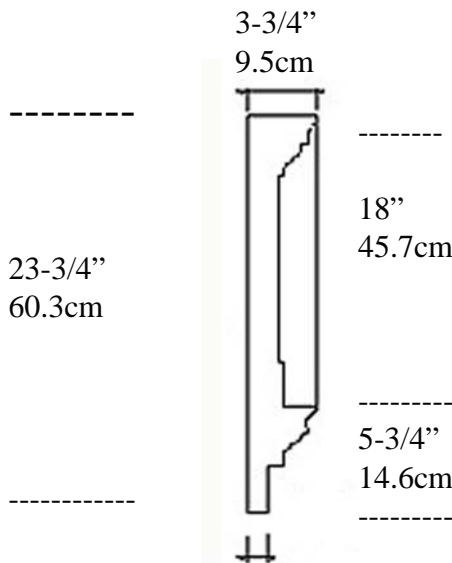

Sunburst Pediment IPPED603

----- 80-15/16" (205.6cm) -----

----- 75" (190.5cm) -----

Select Material: ArchPolymer or
GRG-NeoPlaster

Facia Depth
1-1/8"
2.85cm

All specifications subject to change without notice, Final products & measurements may vary from this brochure