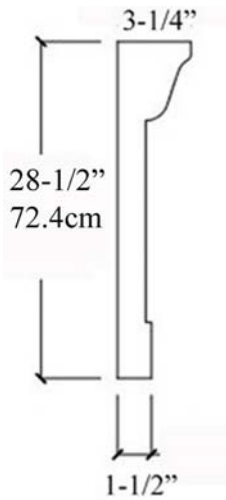

Sunburst Pediment

IPPED646

ArchPolymer™

94" (238.76cm)

Total Height
28-1/2"
73.39cm

Height
4" (10cm)

11-1/4" (28.5cm)

Casing Width
3" (7.62cm)