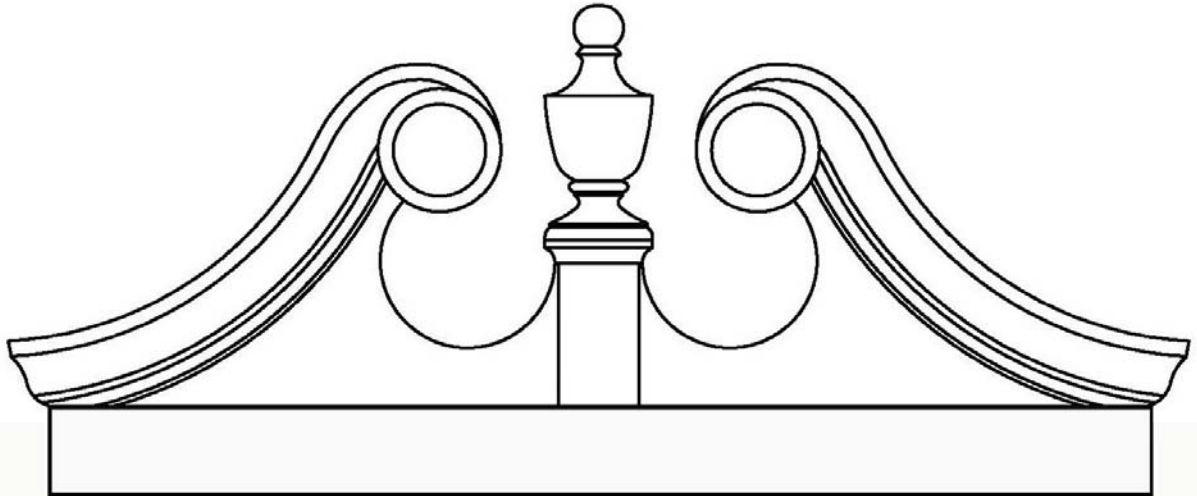

# Rams Head Pediment with Urn

## IPPED810 ArchPolymer™

----- 58-5/8" (148.9cm) -----

----- 50" (127cm) -----

--- 3-3/4" ---  
--- 9.5cm ---

-----  
20-3/4"  
52.7cm

-----  
23-3/8"  
59.3cm

*Suggest Use  
with Pilasters  
or Half Columns*

-----  
2-5/8"  
-----

|- 1-1/8" -|  
|- 2.6cm -|

*\* assembly required, drawing not to scale*

\* All specifications subject to change without notice, Final products & Measurements may vary from this brochure