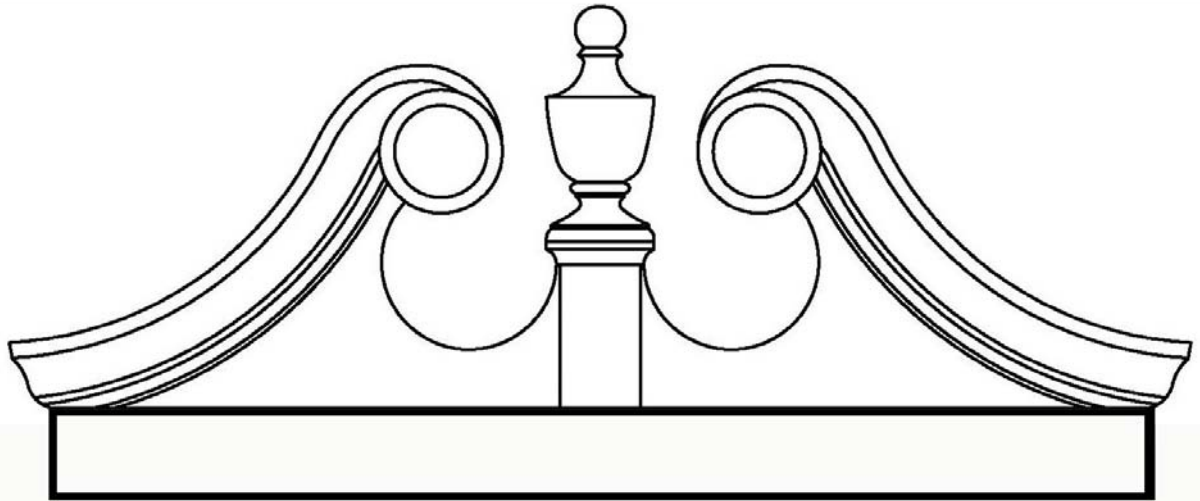

Rams Head Pediment with Urn

IPPED817 ArchPolymer™

----- 90-3/4" (230.5cm) -----

----- 81" (205.7cm) -----

--- 3-3/4" ---
--- 9.5cm ---

25"

27-5/8"
70.1cm

*Suggest Use
with Pilasters
or Half Columns*

2-5/8"

|- 1-1/8" -|
|- 2.6cm -|

** assembly required, drawing not to scale*

* All specifications subject to change without notice, Final products & Measurements may vary from this brochure

Imperial Productions®