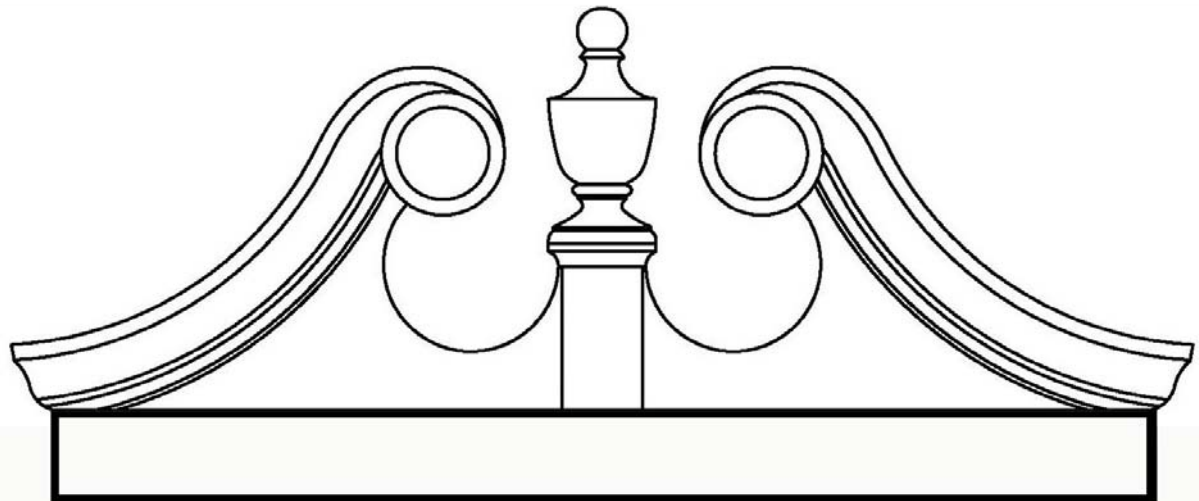

Rams Head Pediment with Urn

IPPED818 ArchPolymer™

----- 63-1/2" (161.2cm) -----

----- 59-1/4" (150cm) -----

--- 3-3/4" ---
--- 9.5cm ---

18-1/4"
46.3cm

|- 1-1/8" -|
|- 2.6cm -|

*Suggest Use
with Pilasters
or Half Columns*