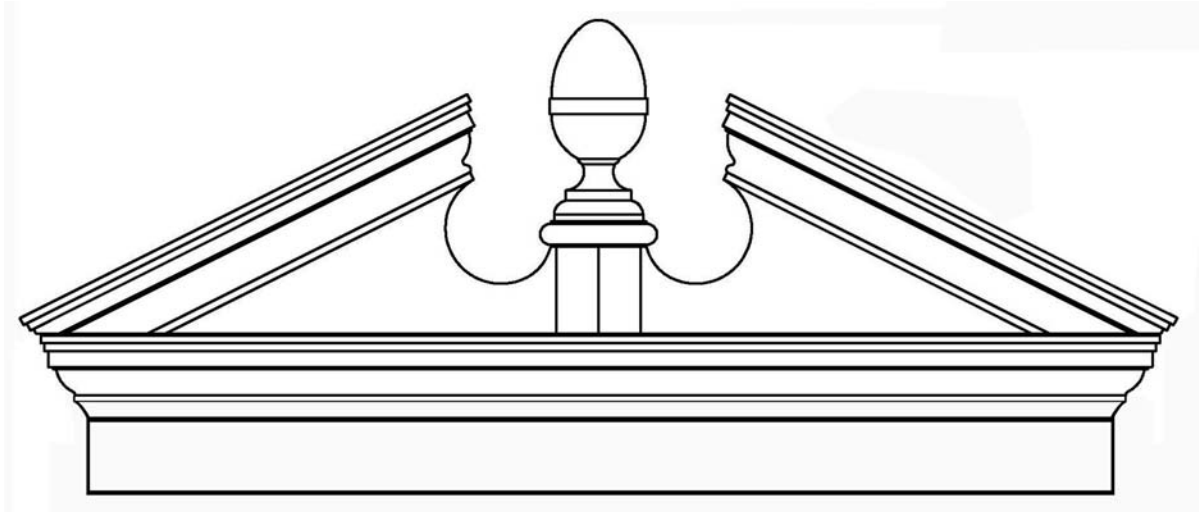

## ArchPolymer™

----- 59-1/4" (148.1cm) -----

-----  
3-3/4"

9.5cm

-----  
5"

12.7cm

----- 54" (137.1cm) -----

----- 3-3/4" -----

----- 9.5cm -----

-----  
23"

57.5cm

----- 1-1/16" -----

----- 2.6cm -----

*Suggest Use  
with Pilasters  
or Half Columns*

*\* assembly required, drawing not to scale*

\* All specifications subject to change without notice, Final products & Measurements may vary from this brochure