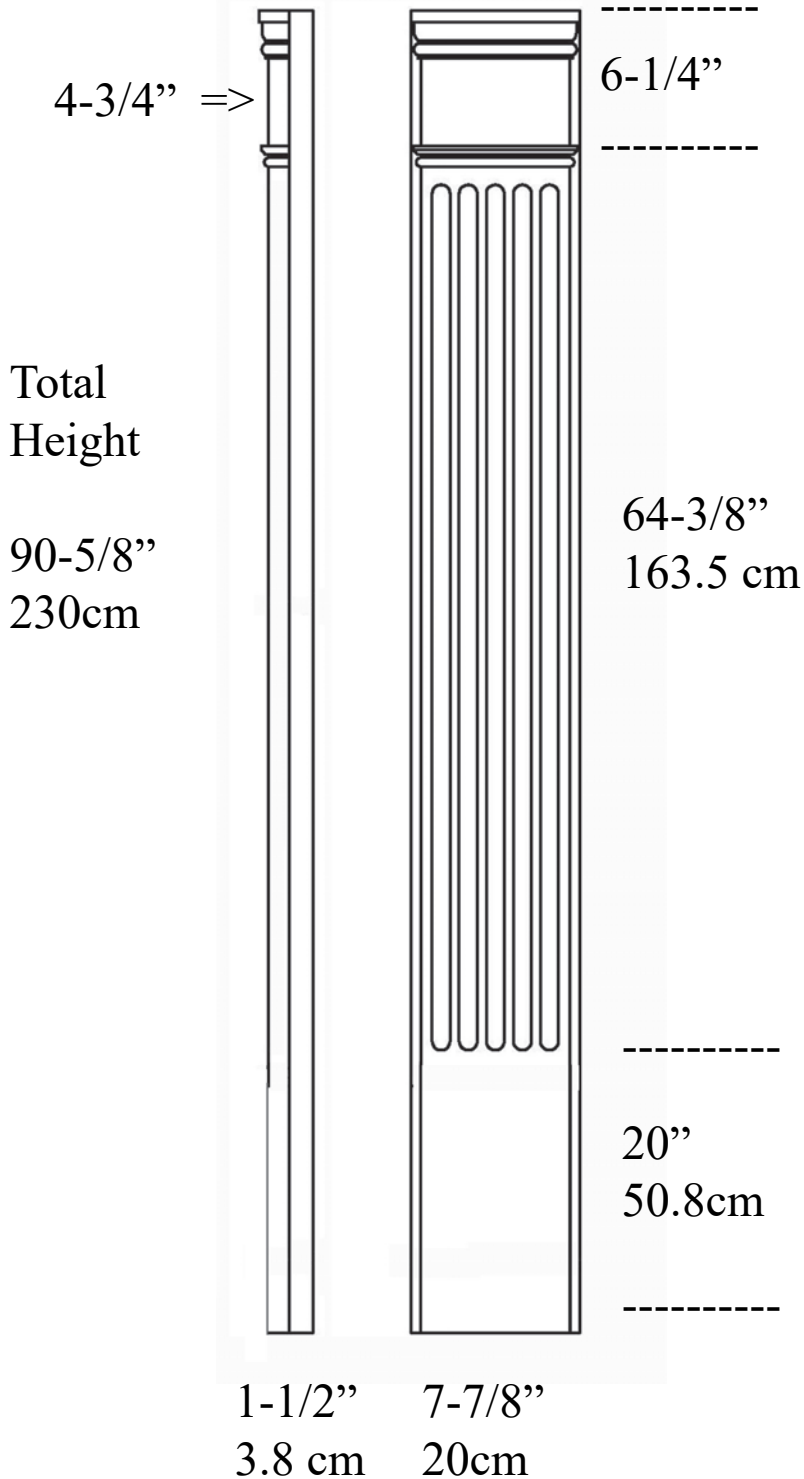

Fluted Pilaster on Board IPNP8038 (5 Flutes)

* *drawing not to scale*

* All specifications subject to change without notice, Final products & Measurements may vary from this brochure

Imperial Productions®