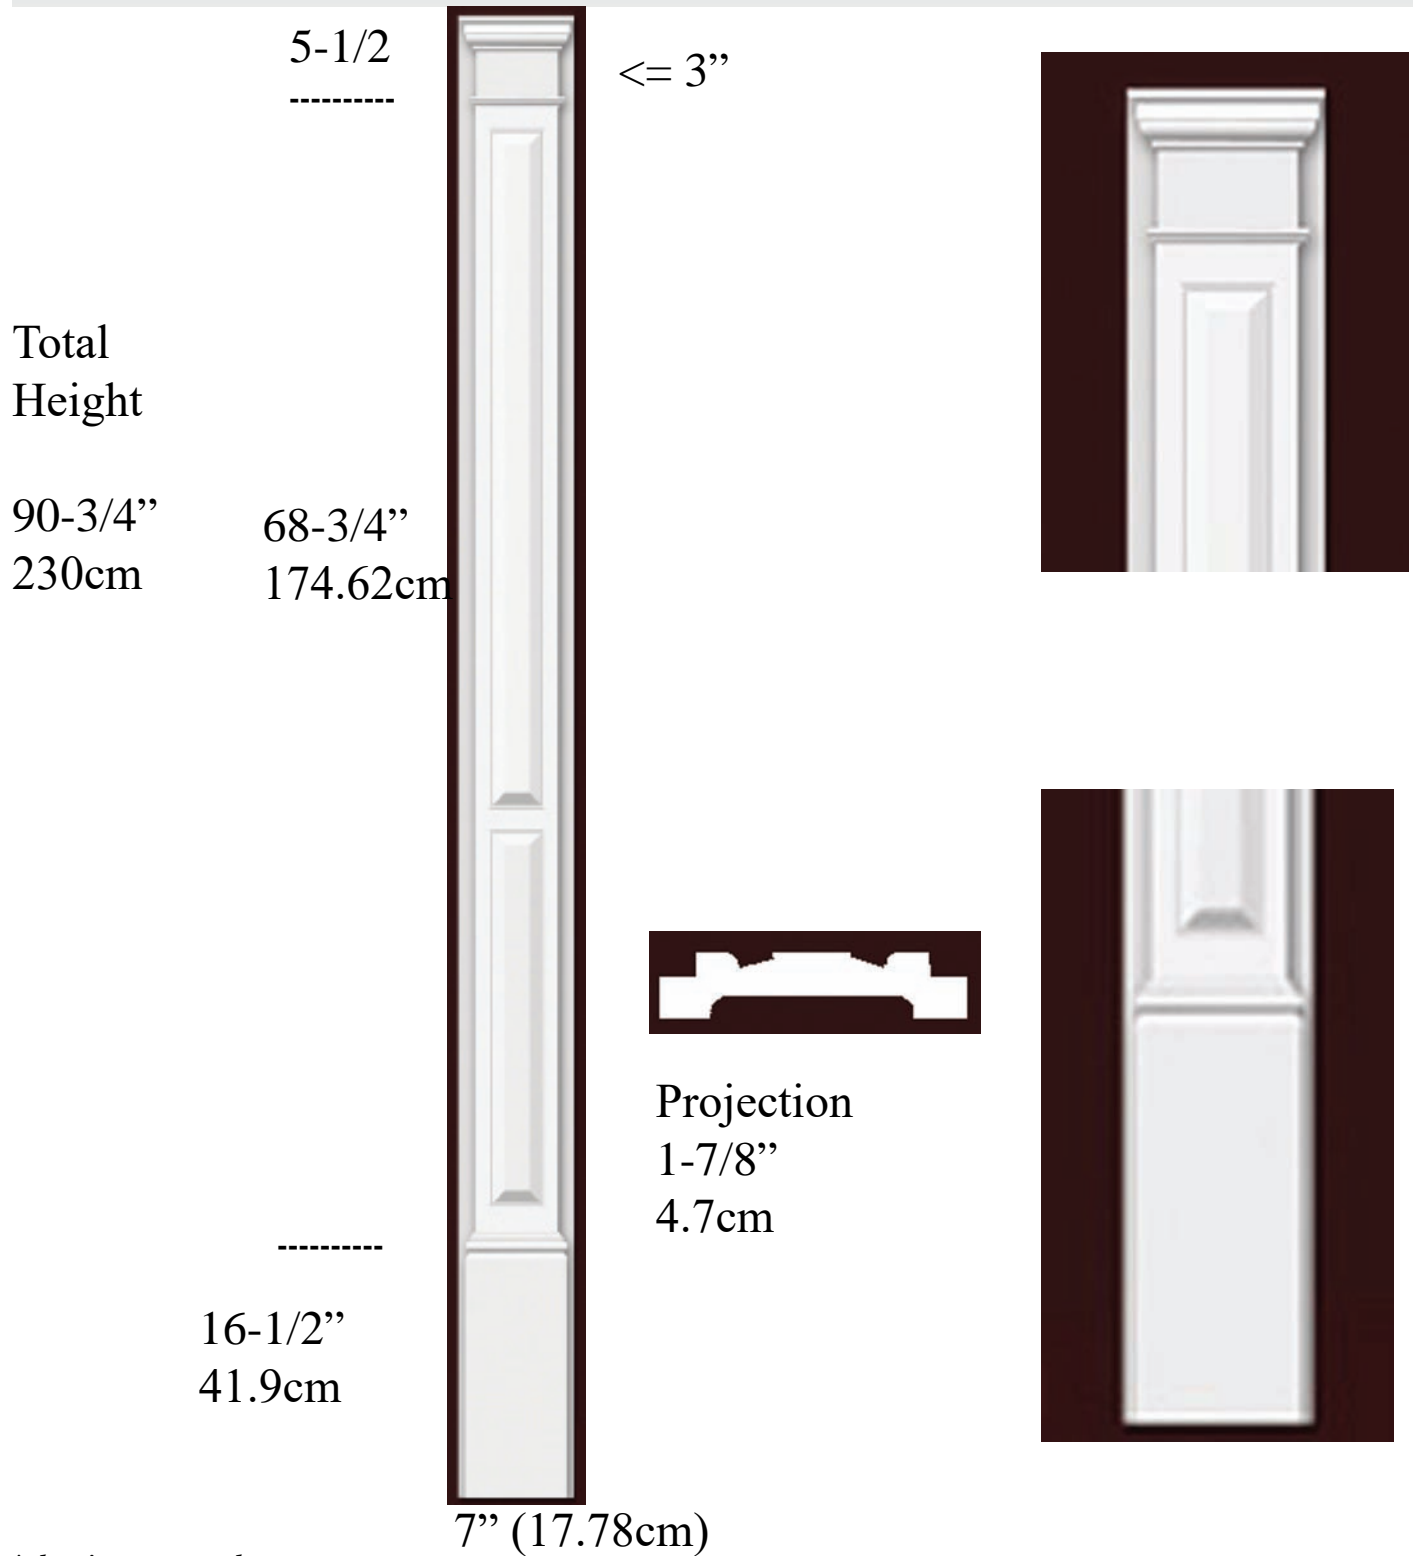

2 Panel Pilaster on Board IPNP8049

* *drawing not to scale*

* All specifications subject to change without notice, Final products & Measurements may vary from this brochure

Imperial Productions®

1-800-399-7585