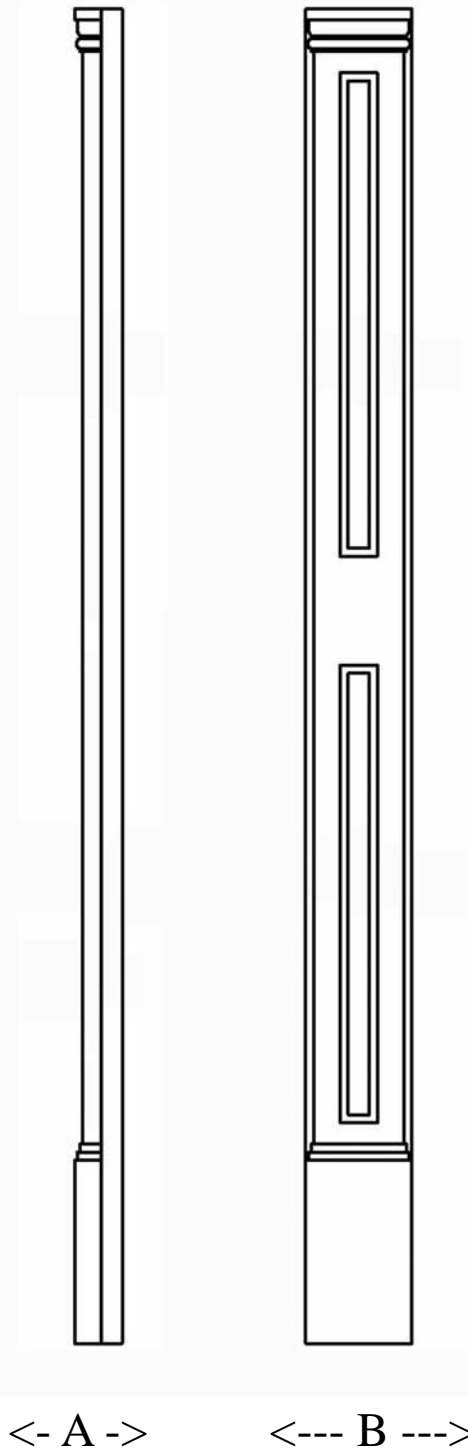

# Recessed Panel Pilaster IPPIL905RP

Martin Richards Design  
COLLECTION

Total  
Height

90"  
228.6cm

A)  
Plinth  
Depth  
2-1/4"  
5.7cm

B)  
Plinth Width  
5"  
12.7cm

=>

=>

<- A ->

<--- B --->

\* *drawing not to scale*

\* All specifications subject to change without notice, Final products & Measurements may vary from this brochure

Imperial Productions®

1-800-399-7585

Imperial Productions & Distribution Inc Toronto / New York