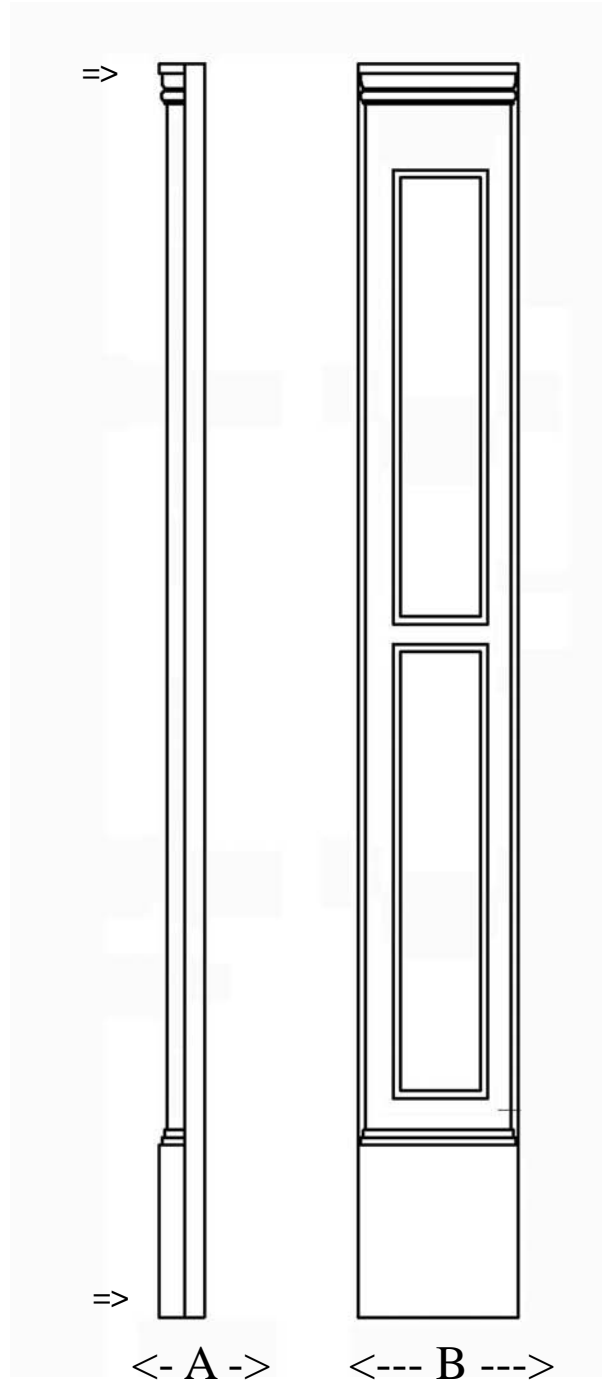

Recessed Panel Pilaster IPPIL906RP

Martin Richards Design
COLLECTION

Total
Height

90"
228.6cm

A)
Plinth
Depth
2-1/4"
5.7cm

B)
Plinth Width
6"
15.2cm

* *drawing not to scale*

* All specifications subject to change without notice, Final products & Measurements may vary from this brochure