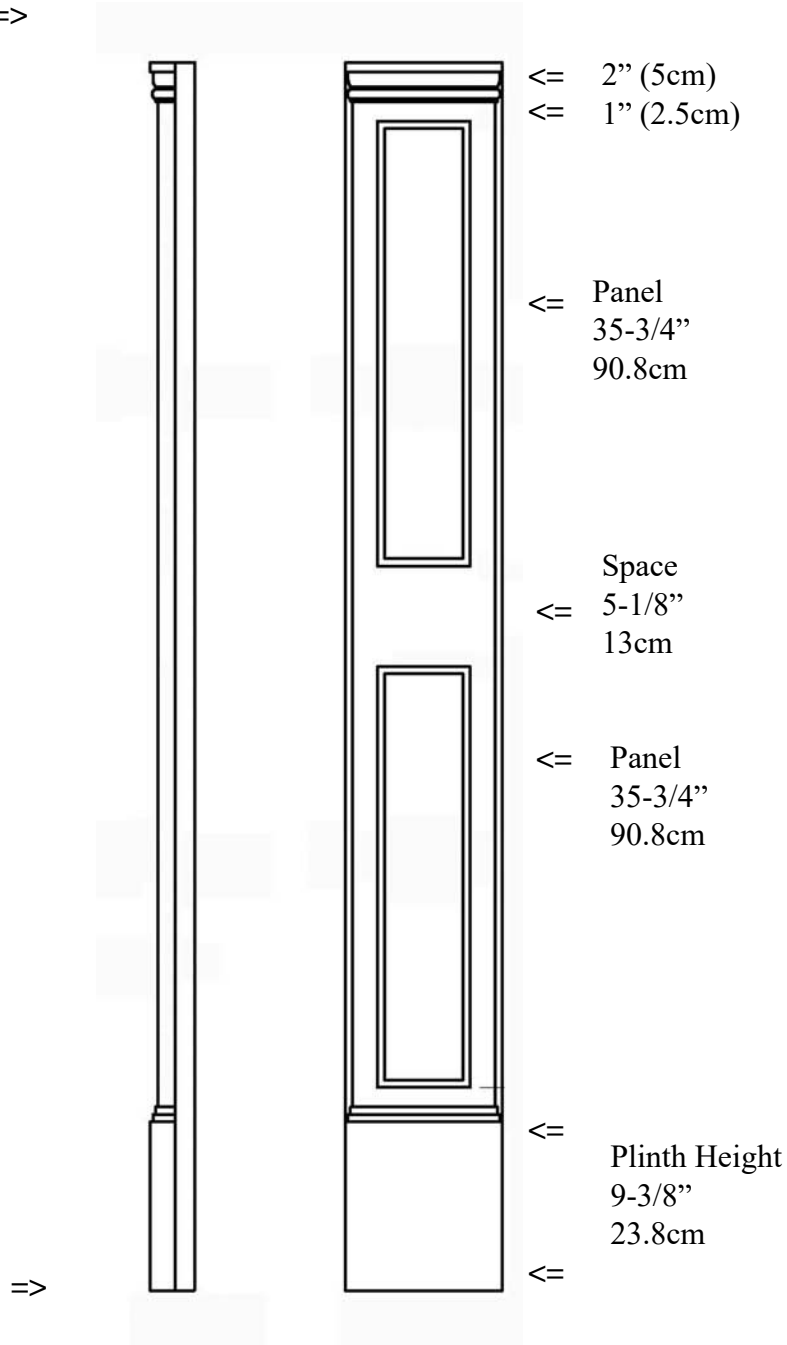

# Recessed Panel Pilaster IPPIL908RP

Martin Richards Design.  
COLLECTION

Total  
Height

90"  
228.6cm

A)  
Plinth  
Depth  
2-1/4"  
5.7cm

B)  
Plinth Width  
8"  
20.3cm

=>

<- A ->