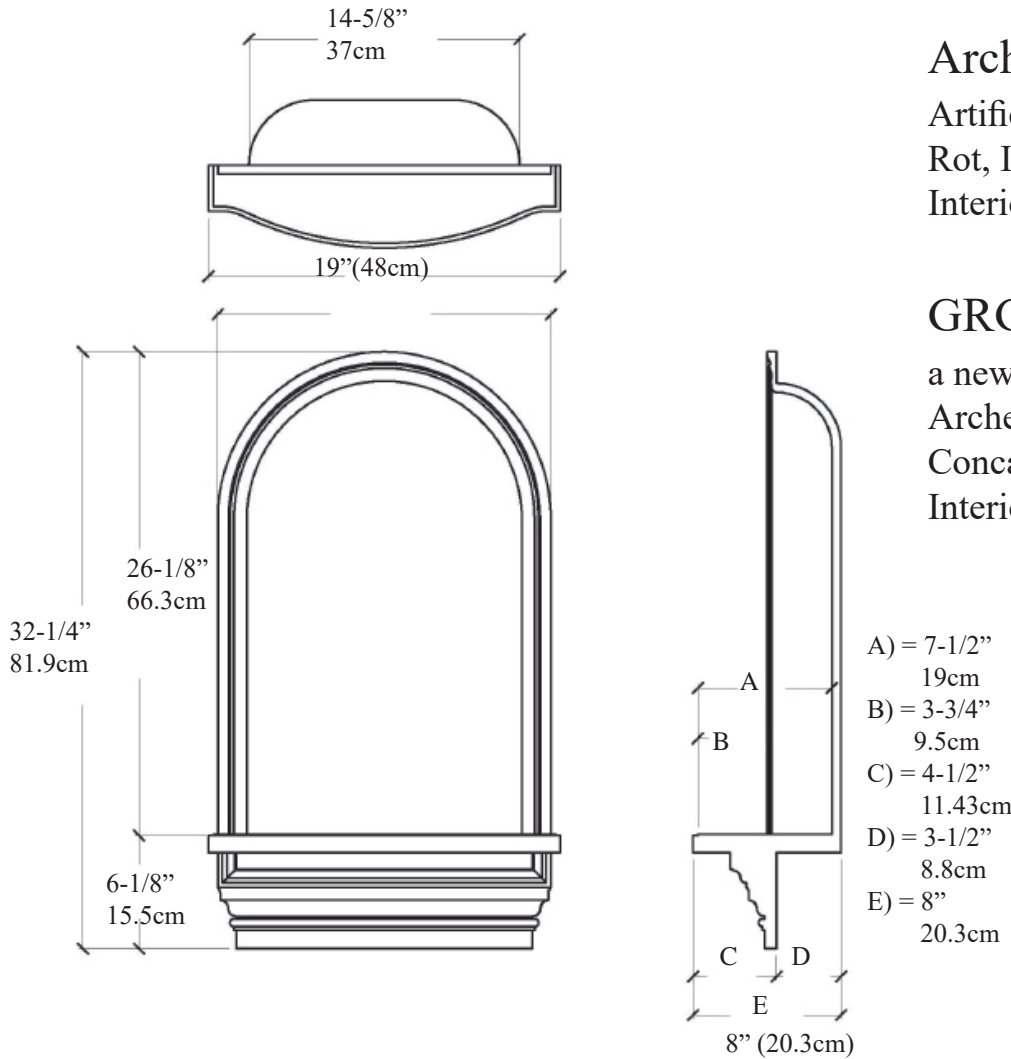

Niche (In Wall)

IPNS1005

Available Materials

ArchPolymer™

Artificial wood, White Primed
Rot, Insect, Water Resistant
Interior & Exterior Use

GRG-NeoPlaster™

a new plaster material
Arches, Straight Lengths
Concave & Convex Curves
Interior Use only