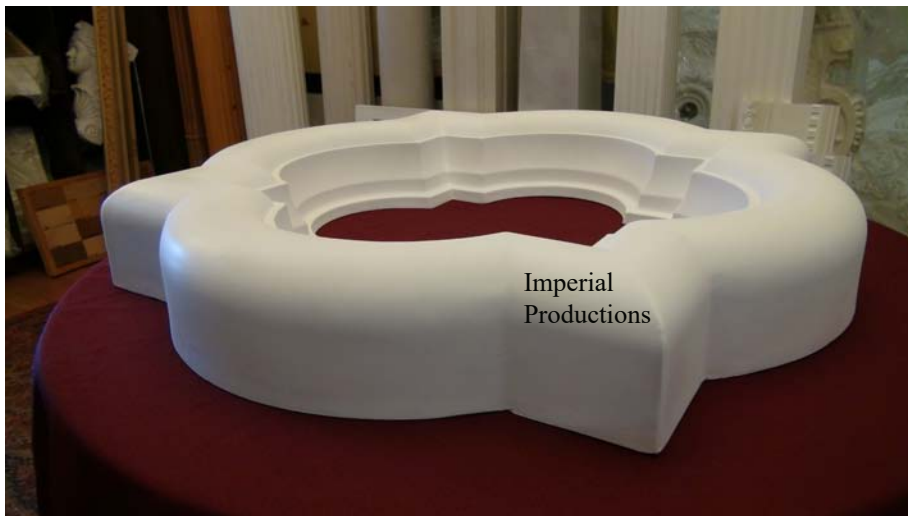

# Quatrefoil: Frame only IPQD101

Martin Richards Design  
COLLECTION

Materials:  
Primed ArchPolymer™  
Optional Painted  
GRG-NeoPlaster™  
GFRG-Zeament™

3"  
7.6cm

31-1/2" (80cm)

31-1/2"  
80cm

\* All specifications subject to change without notice, Final products & Measurements may vary from this brochure