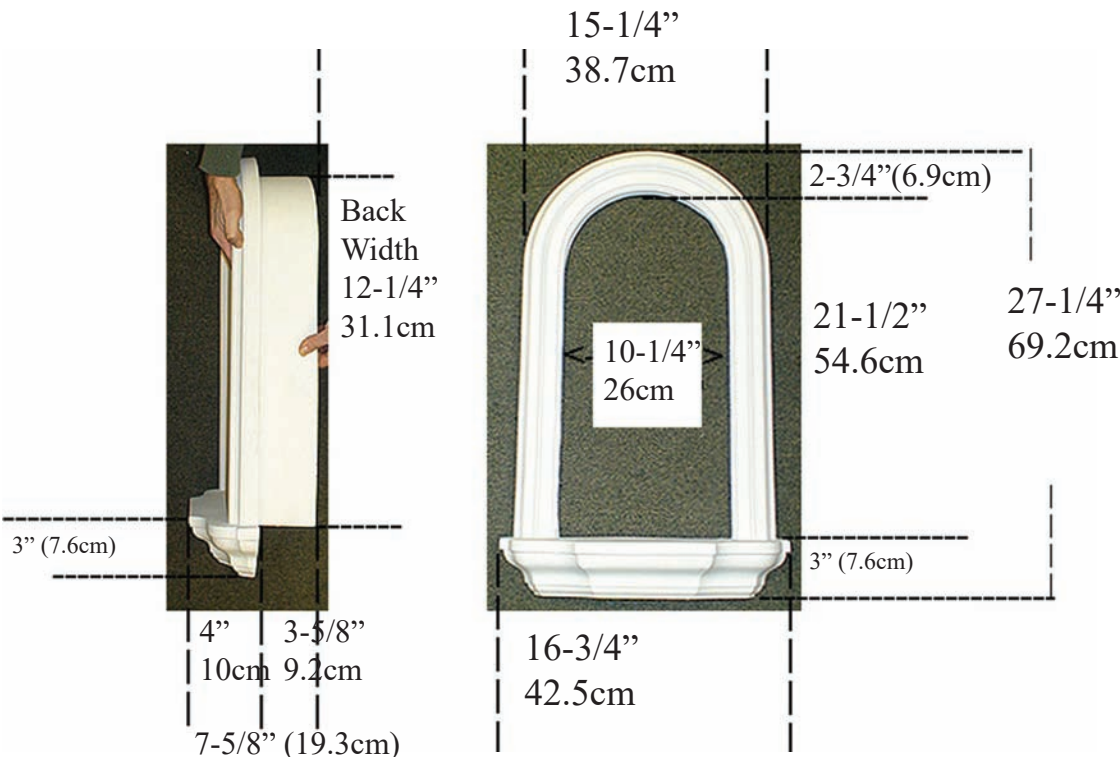

Niche (In Wall)

IPNP5500

Available Materials

ArchPolymer™

Artificial wood, White Primed
Rot, Insect, Water Resistant
Interior & Exterior Use

GRG-NeoPlaster™

a new plaster material
Arches, Straight Lengths
Concave & Convex Curves
Interior Use only

Includes a Lexan Panel for Under
Shelf Lighting supplied
by others - use LED only

* *assembly required, drawing not to scale*

* All specifications subject to change without notice, Final products & Measurements may vary from this brochure