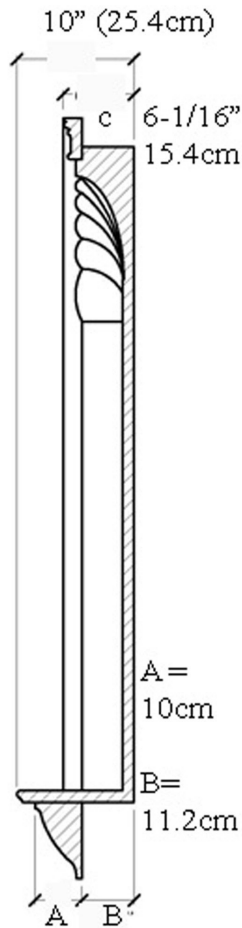

Niche (In Wall)

IPNS1003

Available Materials

ArchPolymer™

Artificial wood, White Primed
Rot, Insect, Water Resistant
Interior & Exterior Use

GRG-NeoPlaster™

a new plaster material
Arches, Straight Lengths
Concave & Convex Curves
Interior Use only

* assembly required, drawing not to scale

* All specifications subject to change without notice, Final products & Measurements may vary from this brochure

Imperial Productions®

1-800-399-7585

Imperial Productions & Distribution Inc