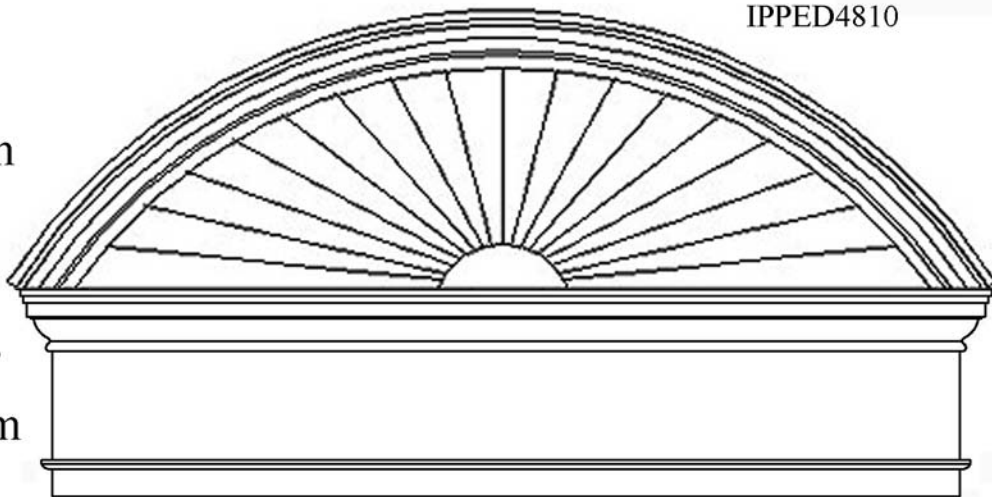

#### GFRC-Zeament™

Concrete & Fiberglass  
Primed by others  
Interior & Exterior Use

IPPED4810

16"  
40.6cm

9-1/4"  
23.5cm

<----- 54" (137cm) ----->

<----- 58-3/16" (147.8cm) ----->

\* *assembly required, drawing not to scale*