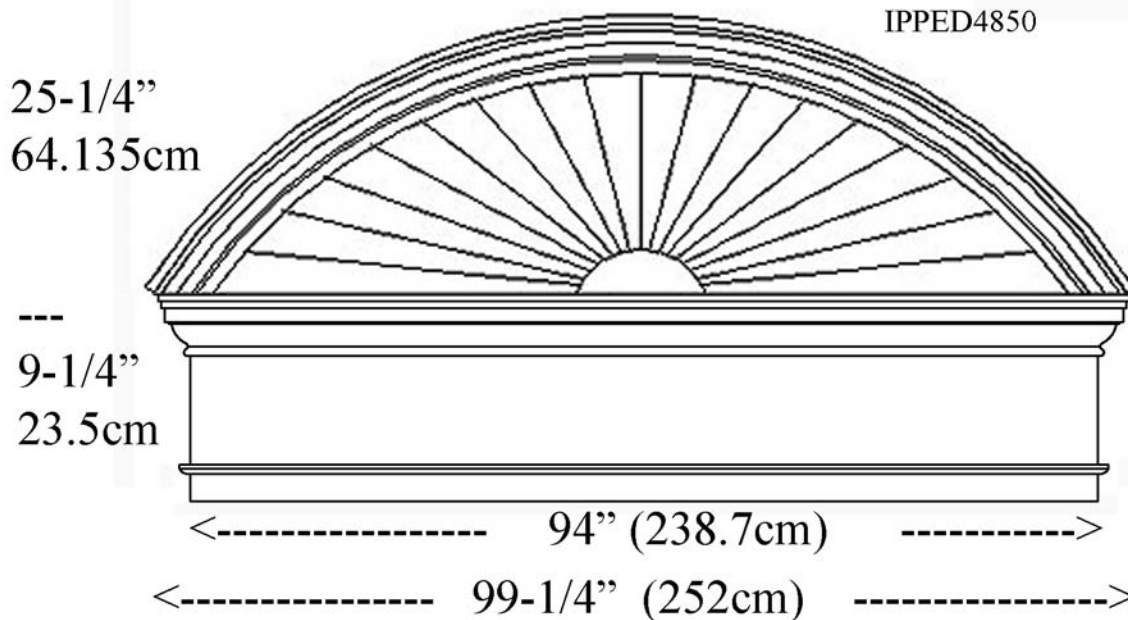

GFRC-Zeament™

Concrete & Fiberglass
Primed by others
Interior & Exterior Use

* *assembly required, drawing not to scale*

* All specifications subject to change without notice, Final products & Measurements may vary from this brochure

Imperial Productions®

Imperial Productions & Distribution Inc.

email sales@imperialproductions.com

1-800-399-7585 Toronto / New York / Chicago

copyright 2016 MRDCI All Rights Reserved

OCT-23