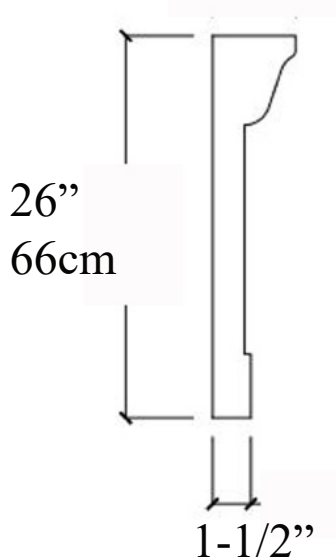

Sunburst Pediment

IPPED645

----- 89" (226cm) -----

Top 3-1/4"

ArchPolymer™

Artificial wood, White Primed
Rot, Insect, Water Resistant
Interior & Exterior Use

All specifications subject to change without notice, Final products & measurements may vary from this brochure