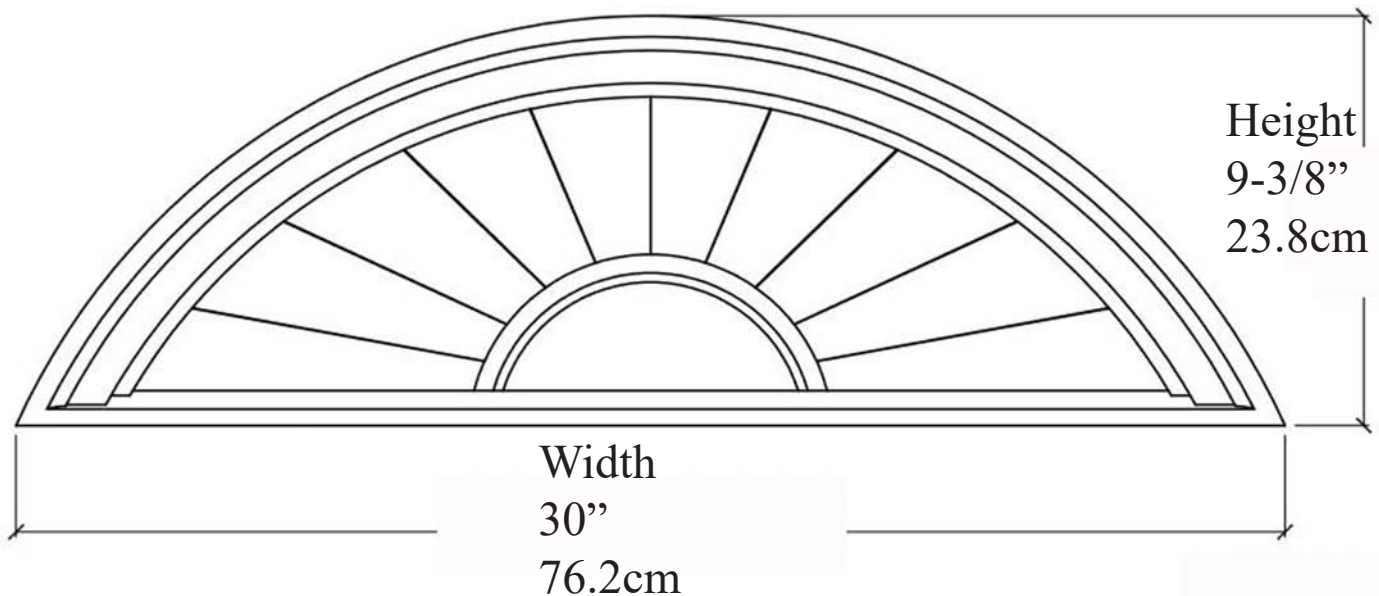

GFRC-Zeament™

Concrete & Fiberglass
Primed by others
Interior & Exterior Use

* *assembly required, drawing not to scale*

* All specifications subject to change without notice, Final products & Measurements may vary from this brochure

Imperial Productions®

1-800-399-7585 Toronto / New York / Chicago

Imperial Productions & Distribution Inc.

email sales@imperialproductions.com copyright 2016 MRDCI All Rights Reserved

OCT-23