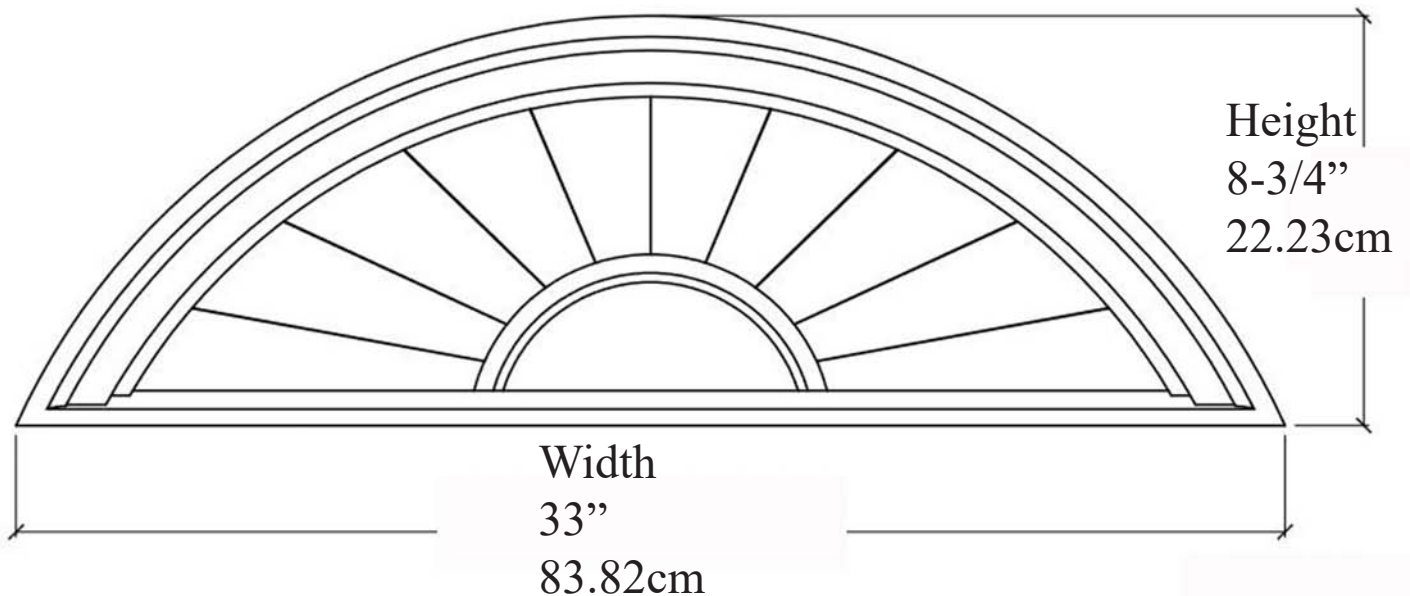

GFRC-Zeament™

Concrete & Fiberglass
Primed by others
Interior & Exterior Use

* *assembly required, drawing not to scale*

* All specifications subject to change without notice, Final products & Measurements may vary from this brochure

Imperial Productions®

1-800-399-7585 Toronto / New York / Chicago

Imperial Productions & Distribution Inc.

email sales@imperialproductions.com copyright 2016 MRDCI All Rights Reserved

OCT-23