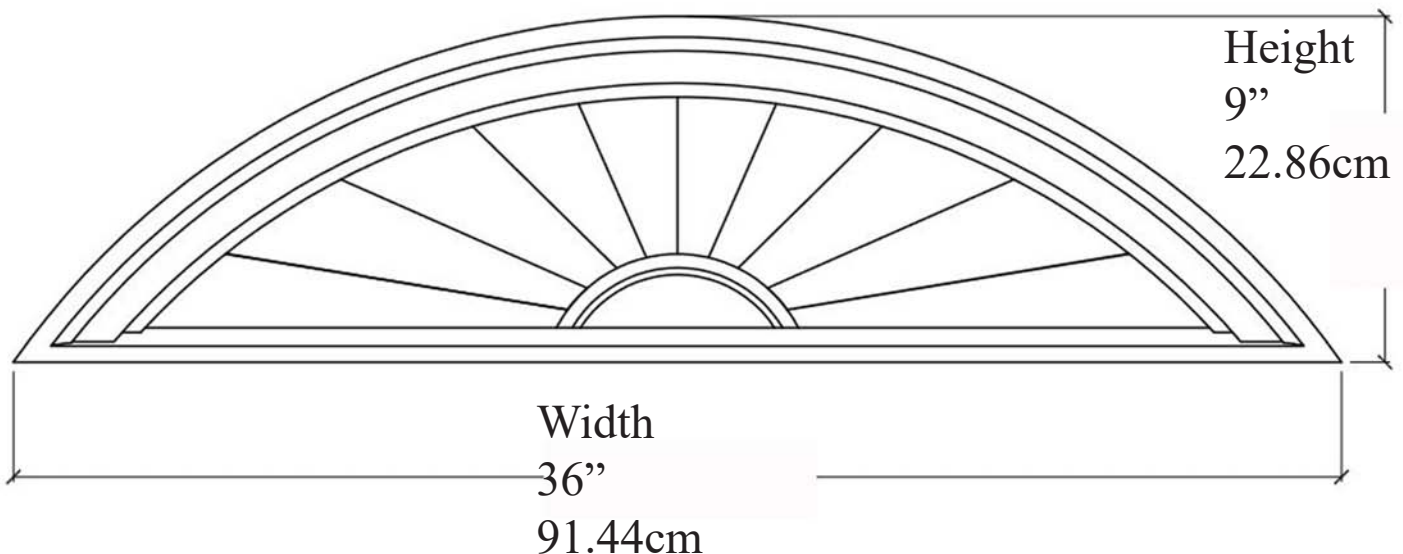

GFRC-Zeament™

Concrete & Fiberglass
Primed by others
Interior & Exterior Use

* *assembly required, drawing not to scale*

* All specifications subject to change without notice, Final products & Measurements may vary from this brochure

Imperial Productions®

1-800-399-7585 Toronto / New York / Chicago

Imperial Productions & Distribution Inc.

email sales@imperialproductions.com copyright 2016 MRDCI All Rights Reserved

OCT-23