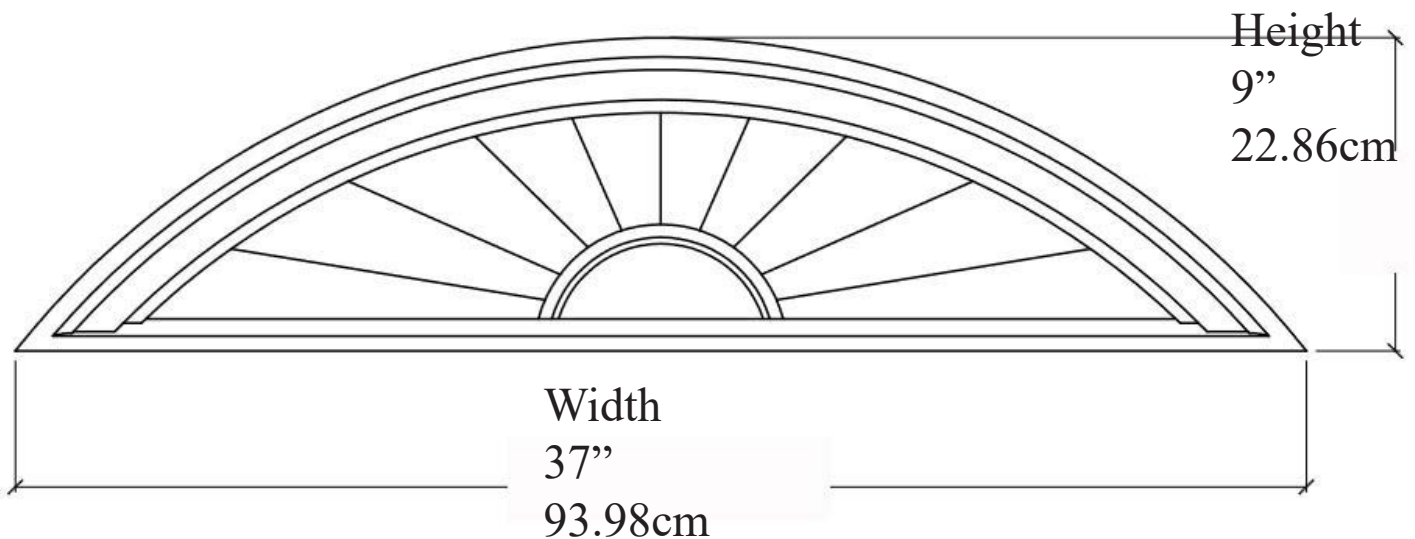

GFRC-Zeament™

Concrete & Fiberglass
Primed by others
Interior & Exterior Use

* *assembly required, drawing not to scale*

* All specifications subject to change without notice, Final products & Measurements may vary from this brochure

Imperial Productions®

1-800-399-7585 Toronto / New York / Chicago

Imperial Productions & Distribution Inc.

email sales@imperialproductions.com copyright 2016 MRDCI All Rights Reserved

OCT-23