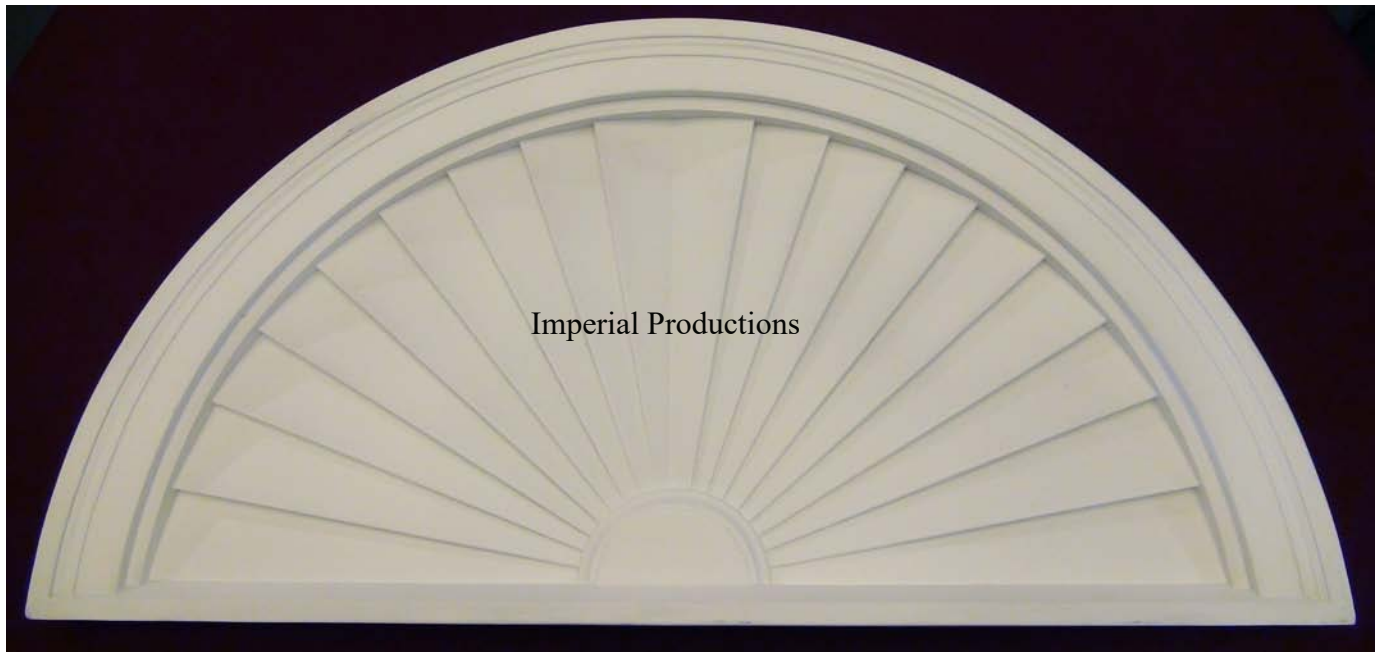

Sunburst Pediment IPPED750

Height 13" (33cm)

Projection
1-3/4" (4.5cm)

Available Materials

ArchPolymer™

Artificial wood, White Primed
Rot, Insect, Water Resistant

Interior & Exterior Use

GRG-NeoPlaster™

Re-enforced Fiber Plaster

Primed by others

Interior Use only

GFRC-Zeament™

Concrete & Fiberglass

Primed by others

Interior & Exterior Use

----- 24" (61cm) -----