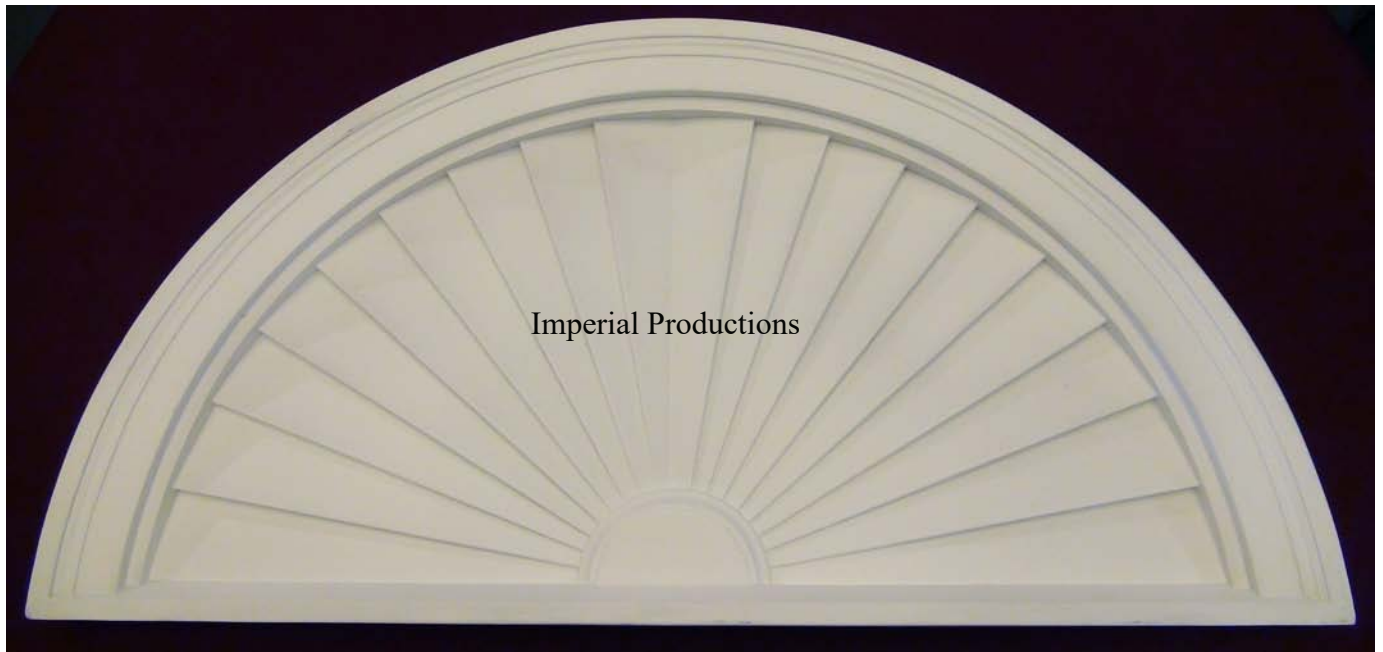

GFRC-Zeament™

Concrete & Fiberglass
Primed by others
Interior & Exterior Use

----- 25-5/8" (65cm) -----

* *assembly required, drawing not to scale*

* All specifications subject to change without notice, Final products & Measurements may vary from this brochure

Imperial Productions®

1-800-399-7585 Toronto / New York / Chicago

Imperial Productions & Distribution Inc.

email sales@imperialproductions.com copyright 2016 MRDCI All Rights Reserved

OCT-23