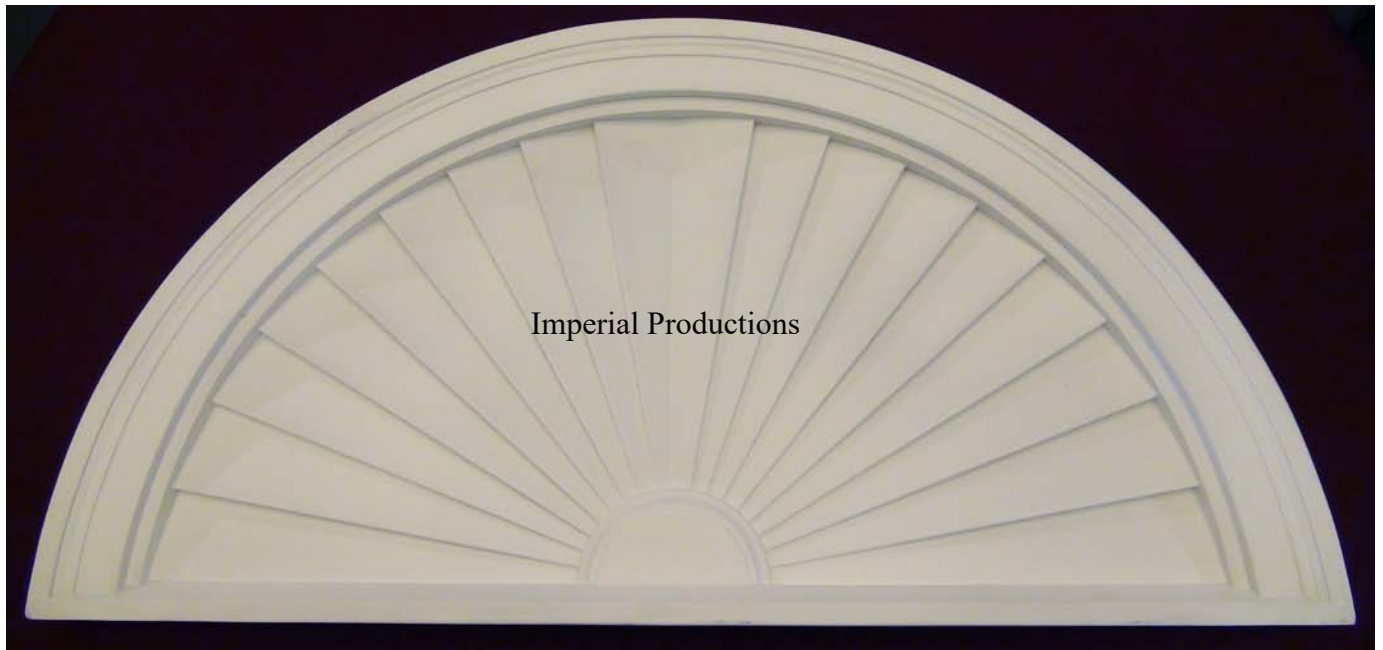

Sunburst Pediment IPPED752

Height
15" (38cm)

Projection
1-3/4" (4.5cm)

Available Materials

ArchPolymer™

Artificial wood, White Primed
Rot, Insect, Water Resistant
Interior & Exterior Use

GRG-NeoPlaster™

Re-enforced Fiber Plaster
Primed by others
Interior Use only

GFRC-Zeament™

Concrete & Fiberglass
Primed by others
Interior & Exterior Use

----- 28" (71cm) -----

* *assembly required, drawing not to scale*

* All specifications subject to change without notice, Final products & Measurements may vary from this brochure