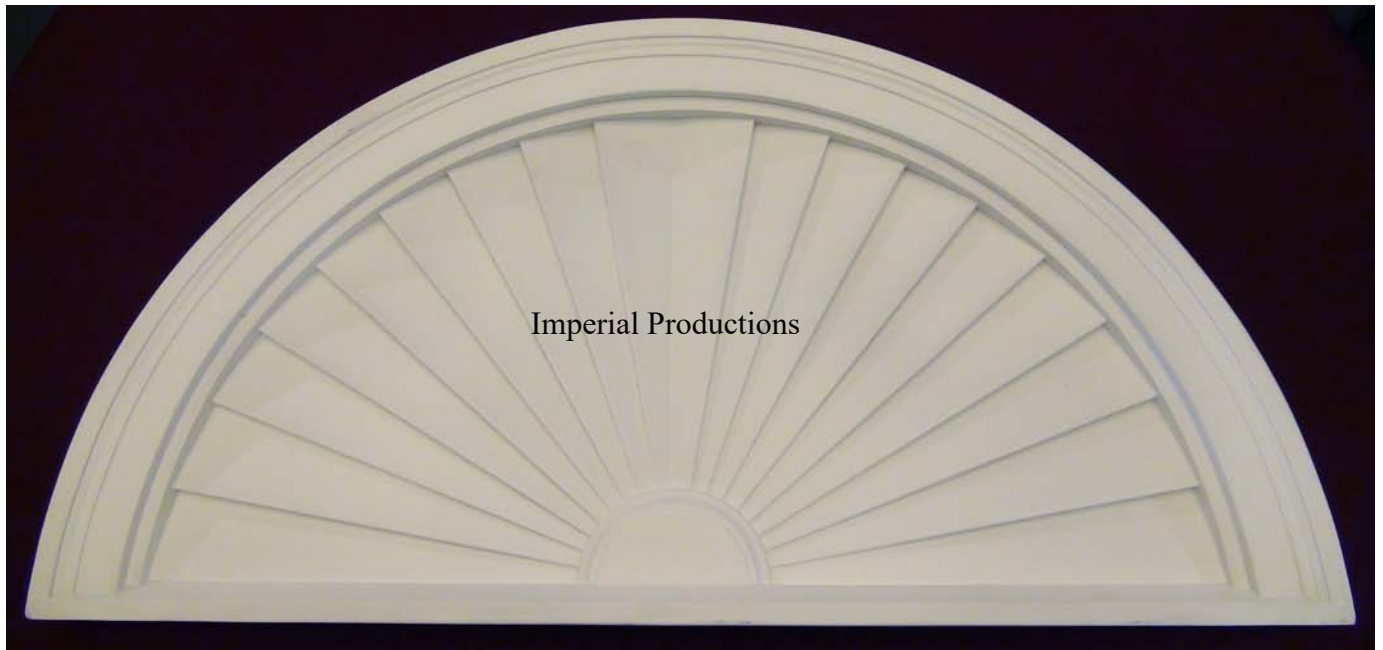

Sunburst Pediment IPPED753

Height
15-3/4" (40cm)

Projection
1-3/4" (4.5cm)

Available Materials

ArchPolymer™

Artificial wood, White Primed
Rot, Insect, Water Resistant
Interior & Exterior Use

GRG-NeoPlaster™

Re-enforced Fiber Plaster
Primed by others
Interior Use only

GFRC-Zeament™

Concrete & Fiberglass
Primed by others
Interior & Exterior Use

----- 29-5/8" (75.25cm) -----

* *assembly required, drawing not to scale*