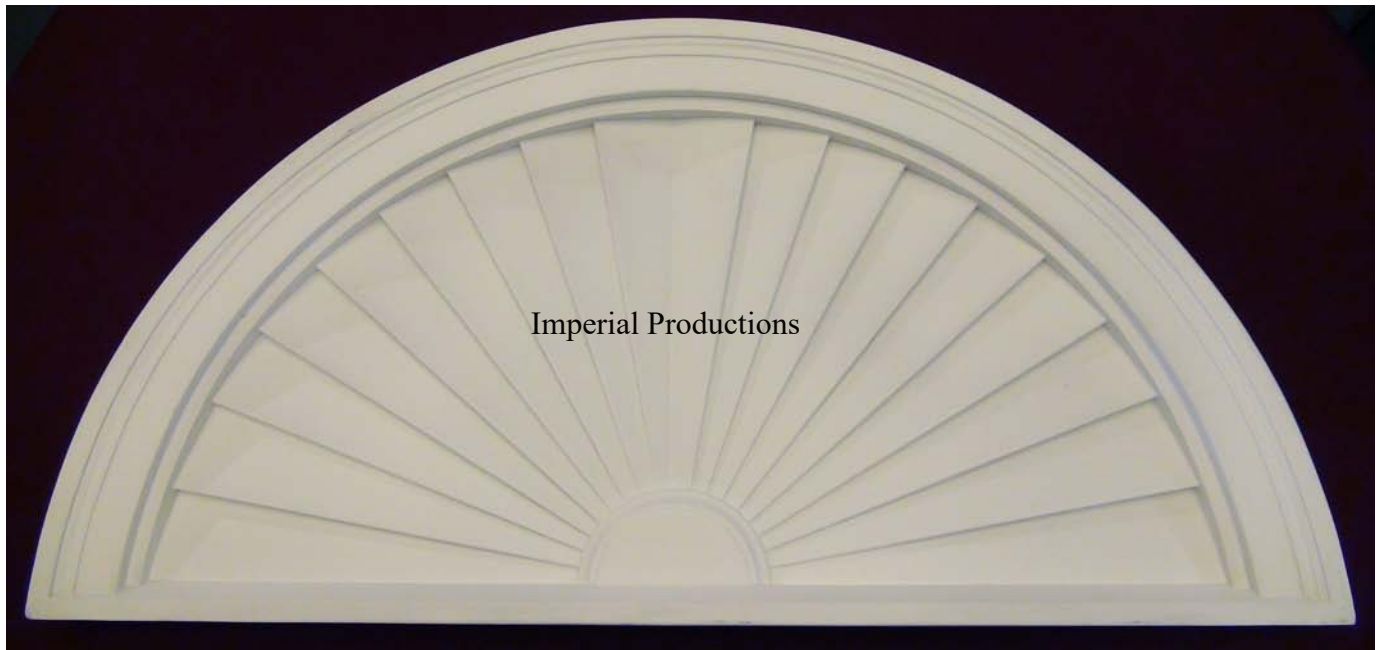

### GFRC-Zeament™

Concrete & Fiberglass  
Primed by others  
Interior & Exterior Use

----- 36" (91.44cm) -----

\* *assembly required, drawing not to scale*

\* All specifications subject to change without notice, Final products & Measurements may vary from this brochure