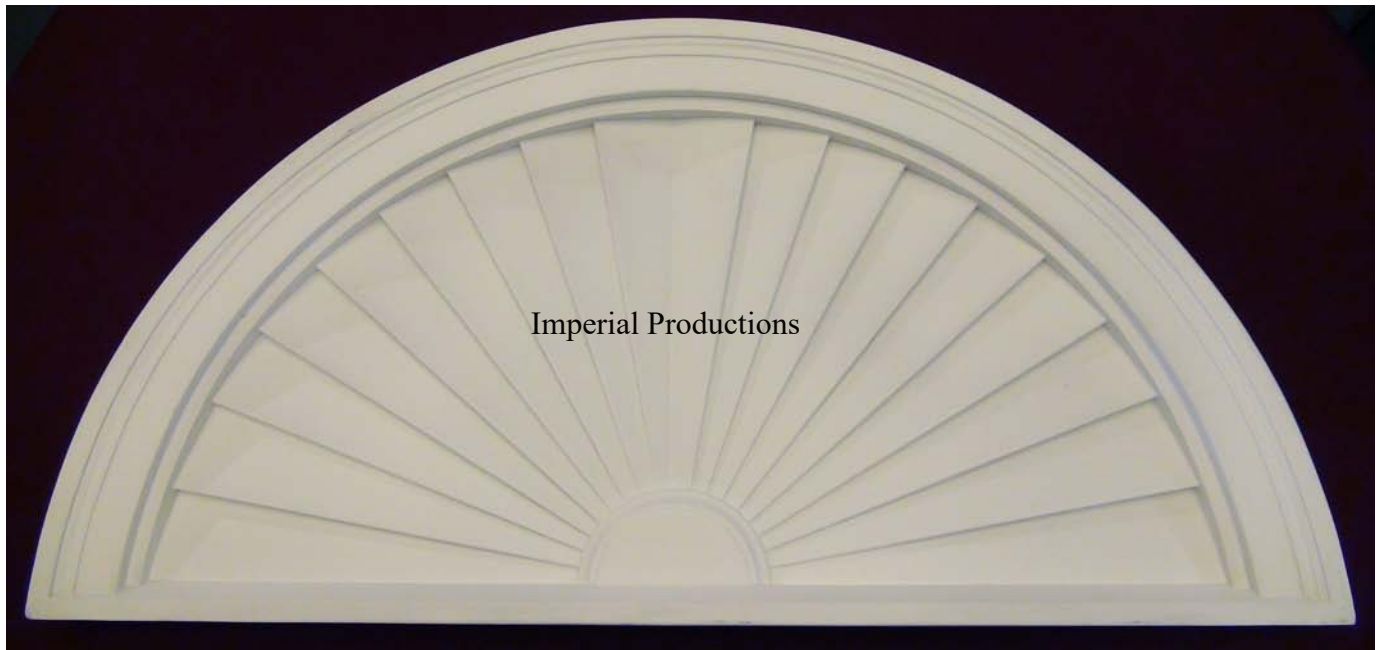

GFRC-Zeament™

Concrete & Fiberglass
Primed by others
Interior & Exterior Use

----- 42" (106.68cm) -----

* *assembly required, drawing not to scale*

* All specifications subject to change without notice, Final products & Measurements may vary from this brochure

Imperial Productions®

1-800-399-7585 Toronto / New York / Chicago

Imperial Productions & Distribution Inc.

email sales@imperialproductions.com copyright 2016 MRDCI All Rights Reserved

OCT-23