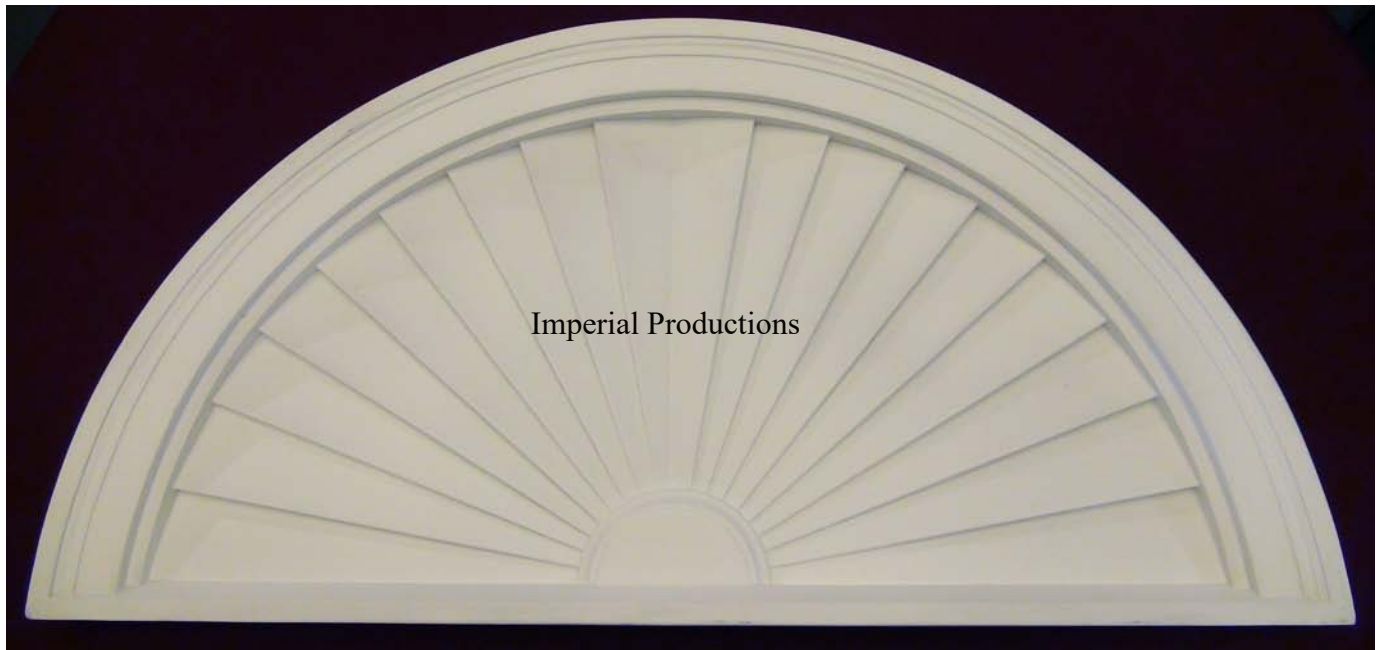

Sunburst Pediment IPPED762

Height
23" (58.42cm)

Projection
1-3/4" (4.5cm)

Available Materials

ArchPolymer™

Artificial wood, White Primed
Rot, Insect, Water Resistant
Interior & Exterior Use

GRG-NeoPlaster™

Re-enforced Fiber Plaster
Primed by others
Interior Use only

GFRC-Zeament™

Concrete & Fiberglass
Primed by others
Interior & Exterior Use

----- 44" (111.76cm) -----

* *assembly required, drawing not to scale*

* All specifications subject to change without notice, Final products & Measurements may vary from this brochure