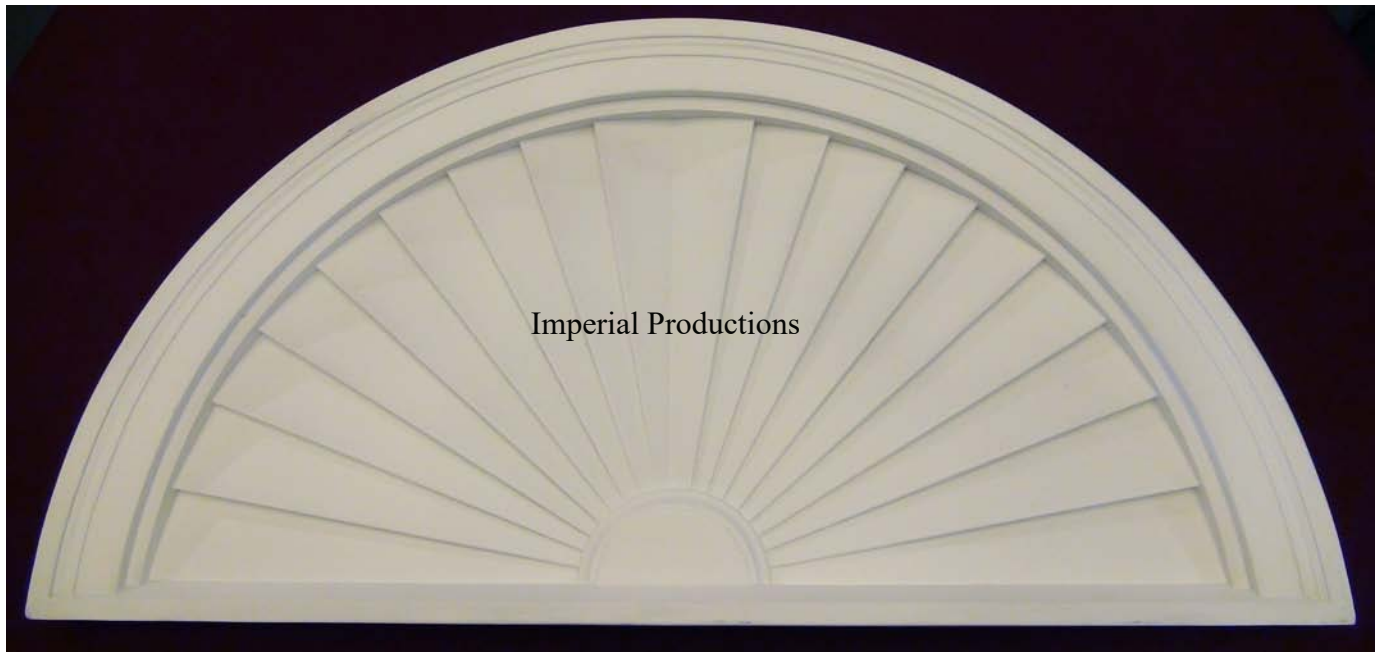

GFRC-Zeament™

Concrete & Fiberglass
Primed by others
Interior & Exterior Use

----- 52" (132cm) -----

* *assembly required, drawing not to scale*

* All specifications subject to change without notice, Final products & Measurements may vary from this brochure

Imperial Productions®

1-800-399-7585 Toronto / New York / Chicago

Imperial Productions & Distribution Inc.

email sales@imperialproductions.com copyright 2016 MRDCI All Rights Reserved

OCT-23