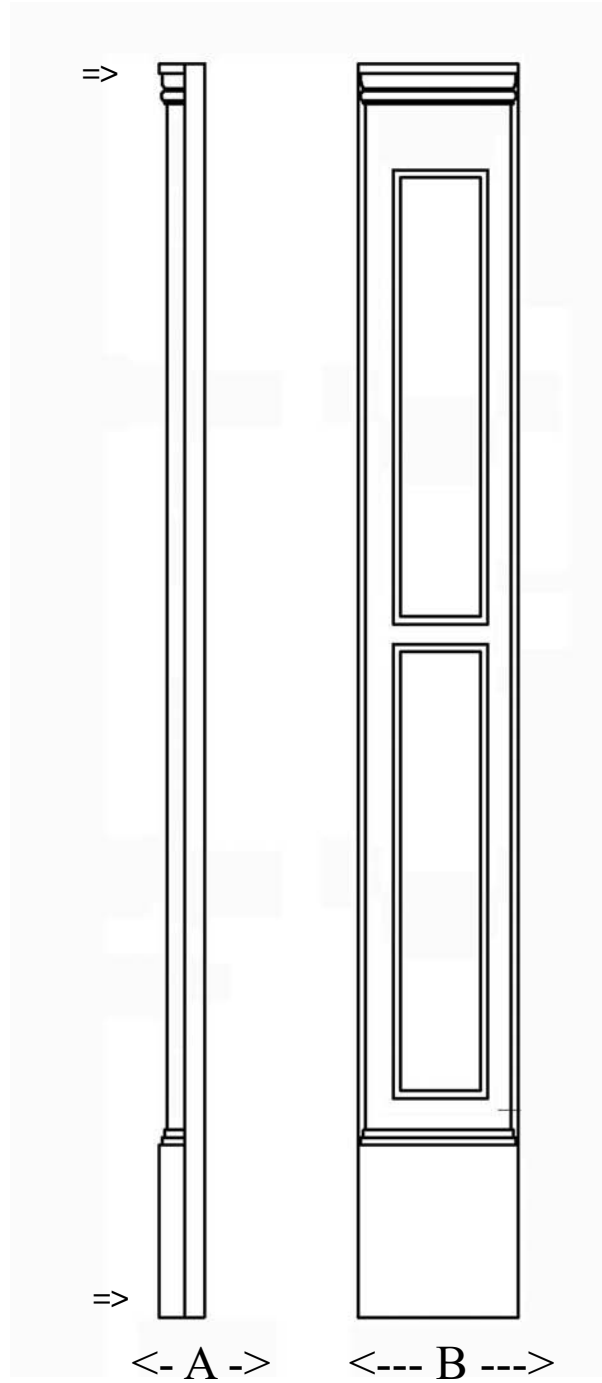

Recessed Panel Pilaster IPPIL1029RP

Martin Richards Design
COLLECTION

Total
Height

102"
259cm

A)
Plinth
Depth
2-1/4"
5.7cm

B)
Plinth Width
9"
22.8cm

* *drawing not to scale*

* All specifications subject to change without notice, Final products & Measurements may vary from this brochure