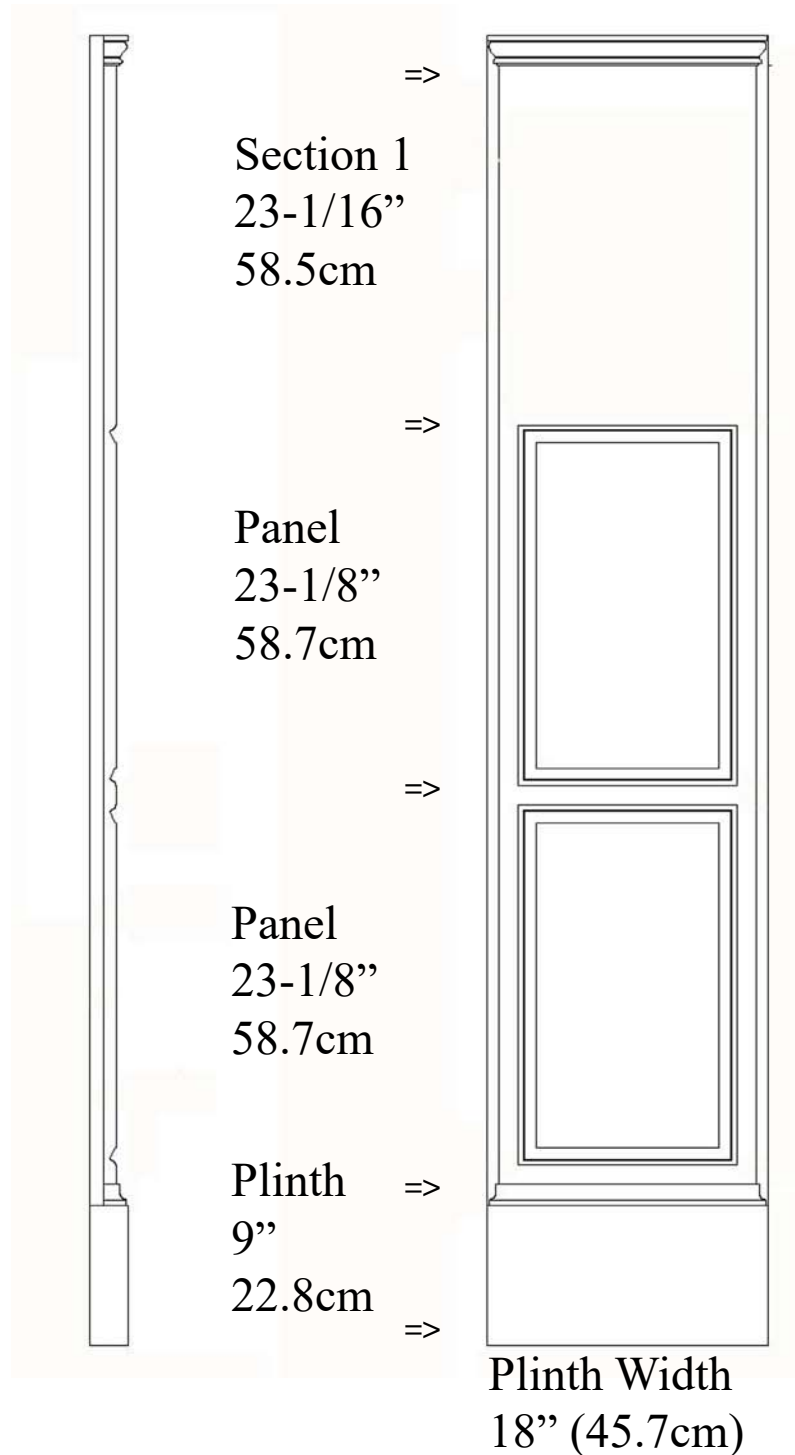

# Recessed Panel Pilaster IPPIL6035

Martin Richards Design.  
COLLECTION

Total  
Height

84"  
213cm

Plinth  
Depth  
2-7/16"  
6.2cm

\* *drawing not to scale*

\* All specifications subject to change without notice, Final products & Measurements may vary from this brochure