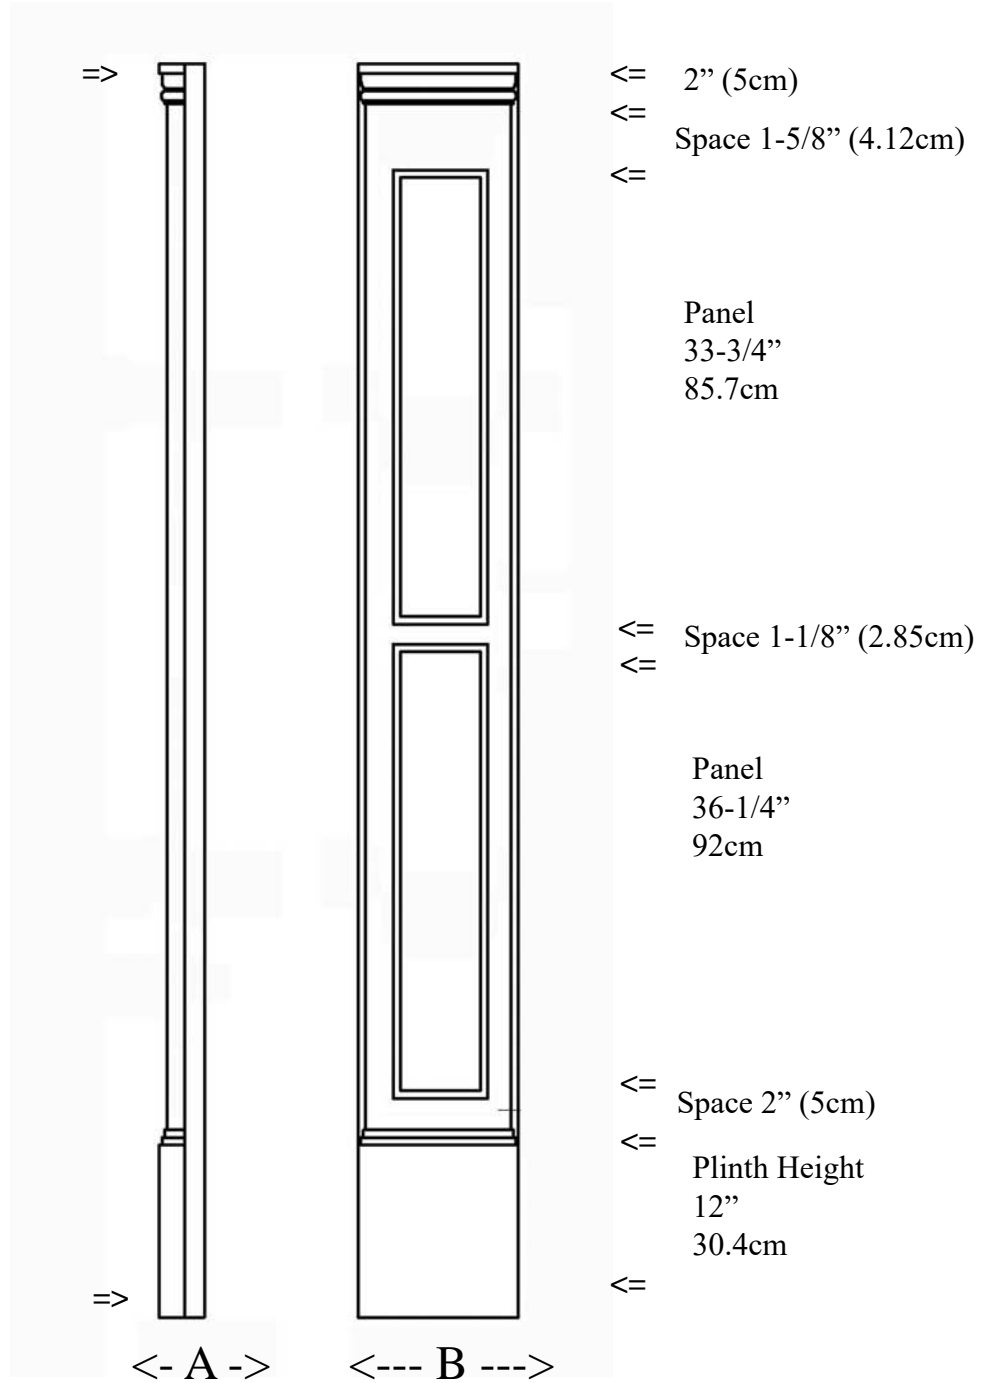

# Recessed Panel Pilaster IPPIL907RP

Martin Richards Design  
COLLECTION

Total  
Height  
  
90"  
228.6cm

A)  
Plinth  
Depth  
2-3/4"  
6.9cm

B)  
Plinth Width  
7"  
17.7cm

\* drawing not to scale

\* All specifications subject to change without notice, Final products & Measurements may vary from this brochure