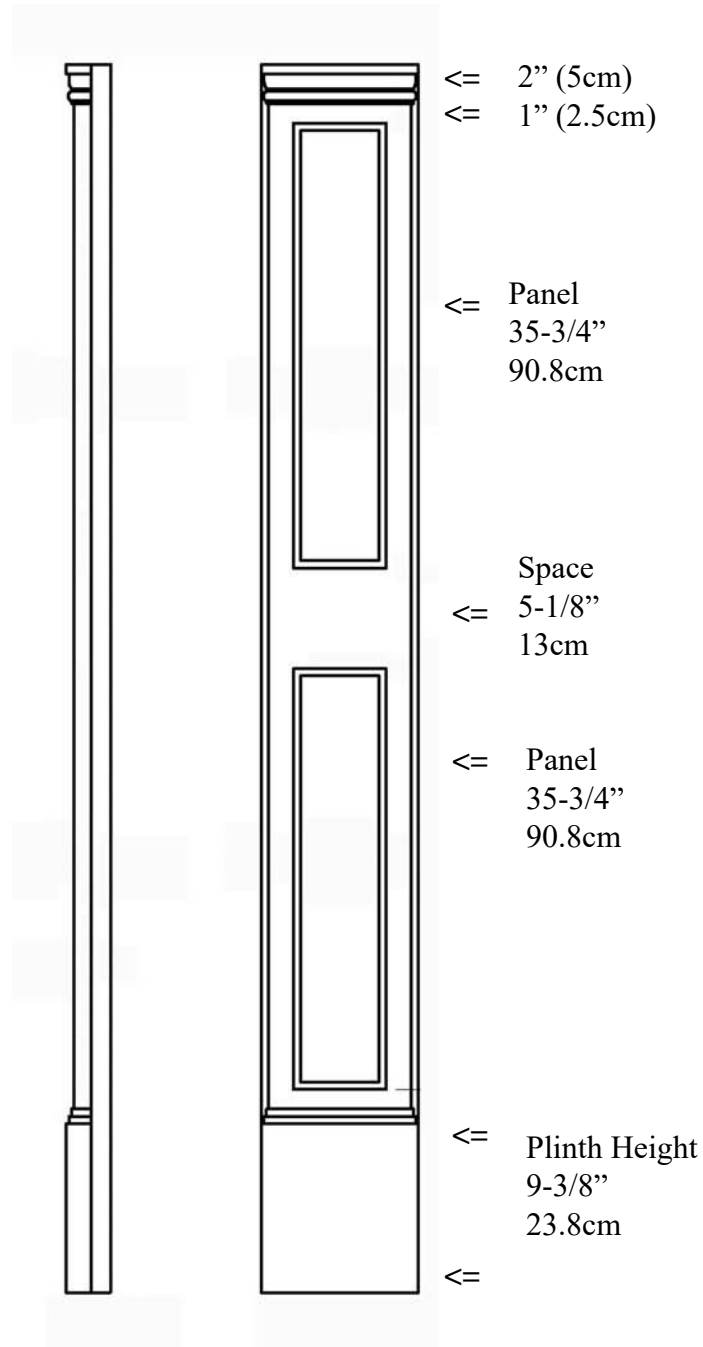

Recessed Panel Pilaster IPPIL909RP

Martin Richards Design.
COLLECTION

Total
Height

90"
228.6cm

A)
Plinth
Depth
2-1/4"
5.7cm

B)
Plinth Width
9"
22.8cm

=>

=>

<- A ->

<--- B --->

* *drawing not to scale*

* All specifications subject to change without notice, Final products & Measurements may vary from this brochure

Imperial Productions®

1-800-399-7585

Imperial Productions & Distribution Inc Toronto / New York