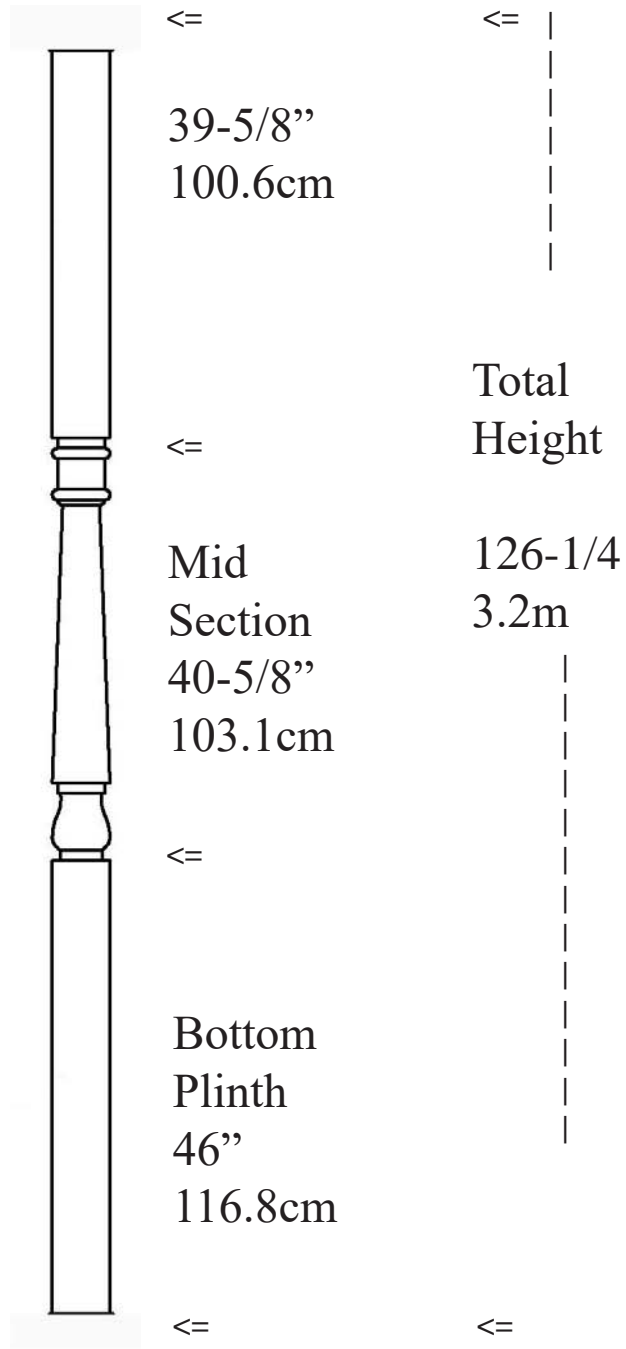

## IPTP1000 - ArchPolymer™

Made from  
 ArchPolymer™  
 Rot Water, Insect Resistant  
 White Primed  
 Paint by others

Approximate  
 Load Bearing  
 12,000lbs (5443kg)

\* drawing not to scale

\* All specifications subject to change without notice, Final products & Measurements may vary from this brochure