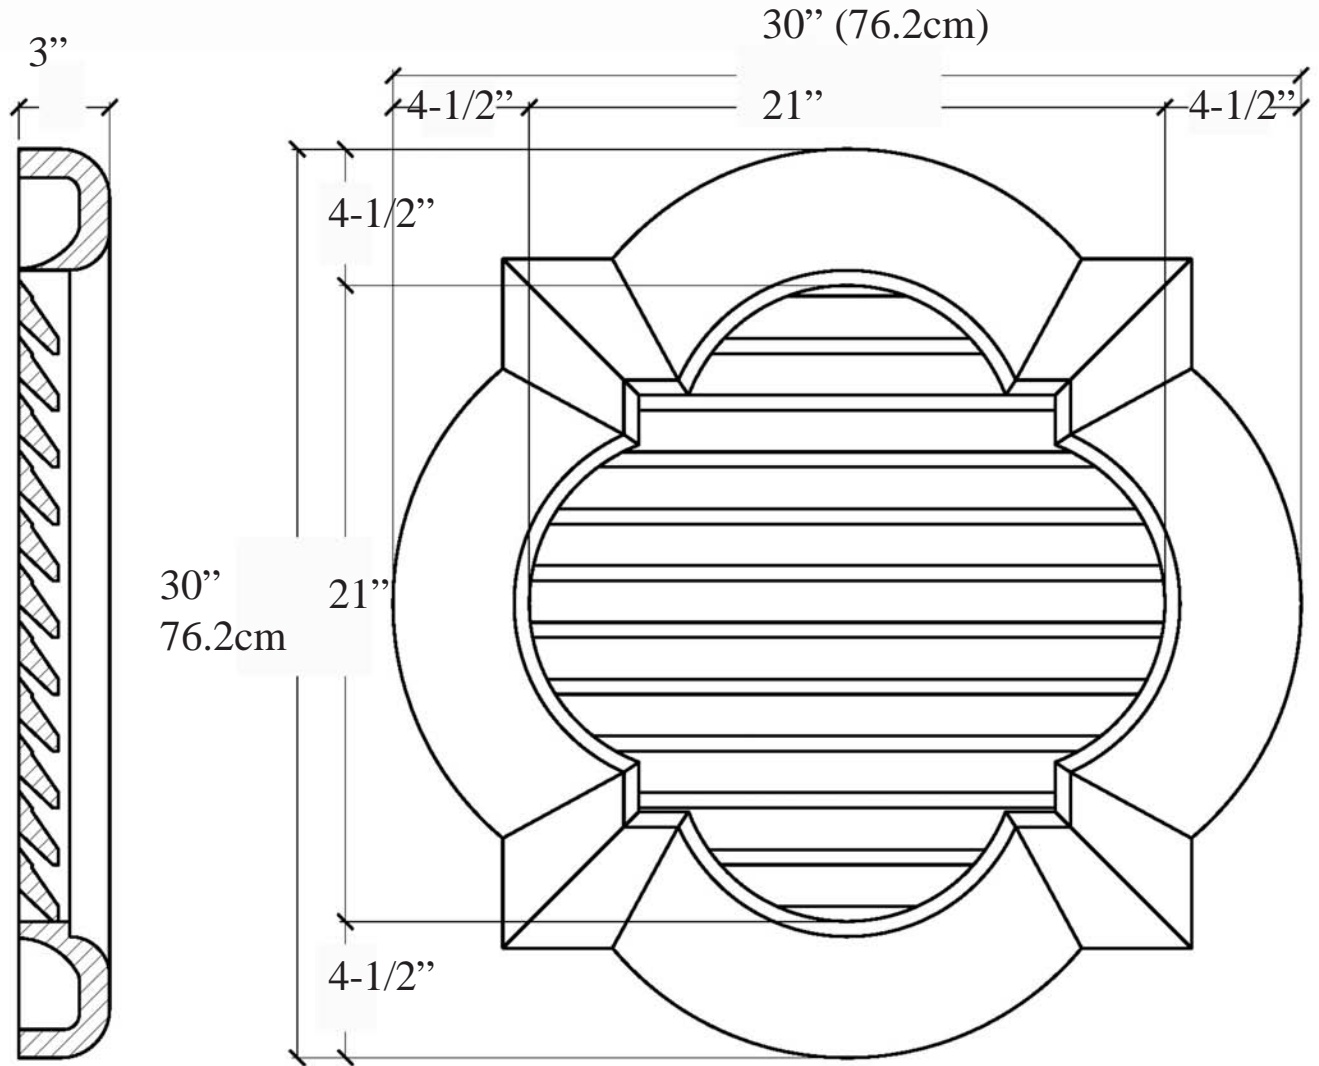

Quatrefoil: Louver & Screen

IPQD100 ArchPolymer™

Materials: Primed ArchPolymer™

Optional Factory Painted

GRG-NeoPlaster™

GFRC-Zeament™

* All specifications subject to change without notice,
Final products & Measurements may vary from this brochure Manufacturing tolerances +/- 1/8" (.31cm)