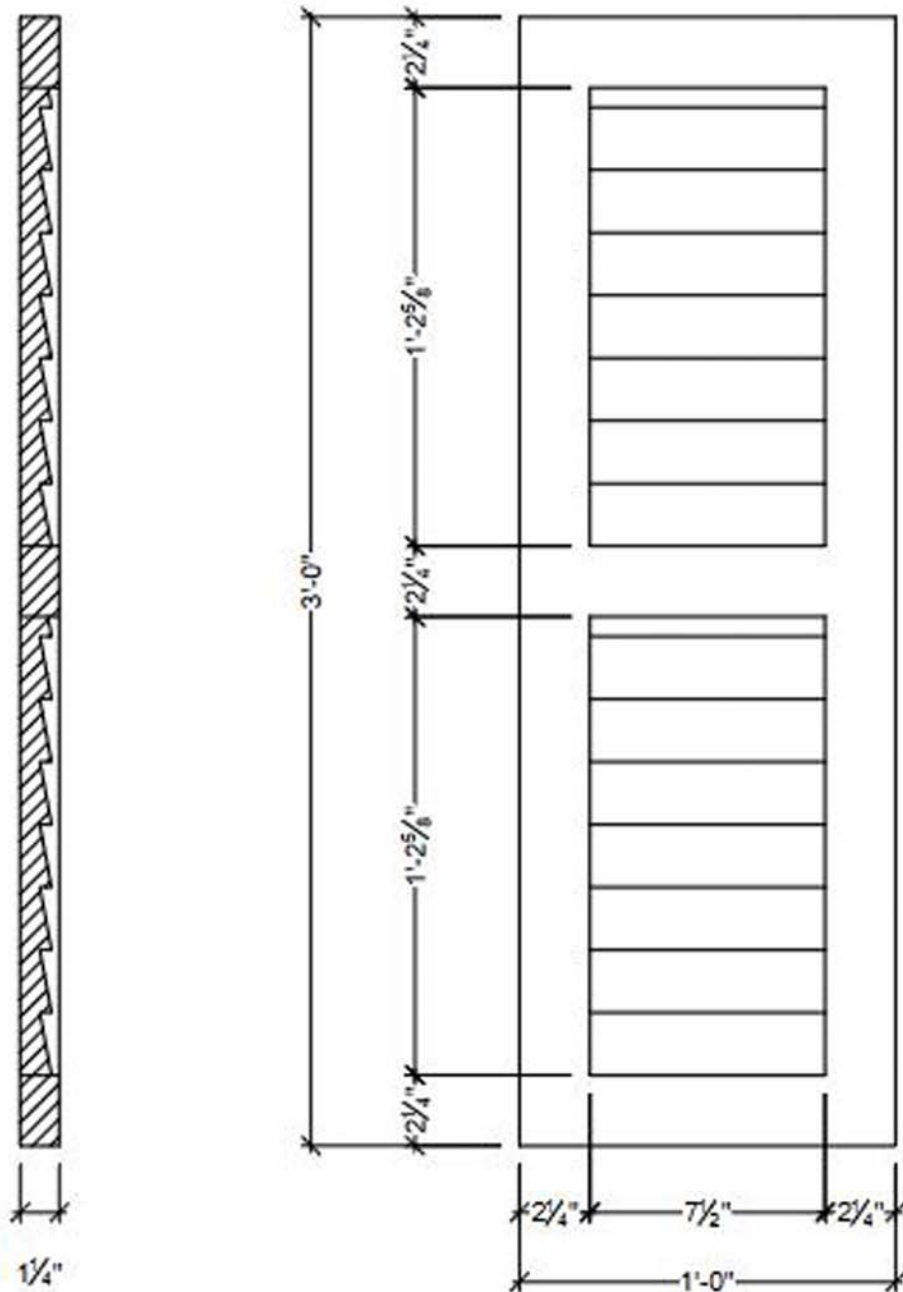

Louvered Shutter Decorative IPSH801 Sold as a Pair

ArchPolymer™

Artificial wood

White Primed

Resists

Rot, Insects, Water

Optional

Factory Painting

Available

* assembly required, drawing not to scale, mounting hardware by others

* All specifications subject to change without notice, Final products & Measurements may vary from this brochure

Imperial Productions®