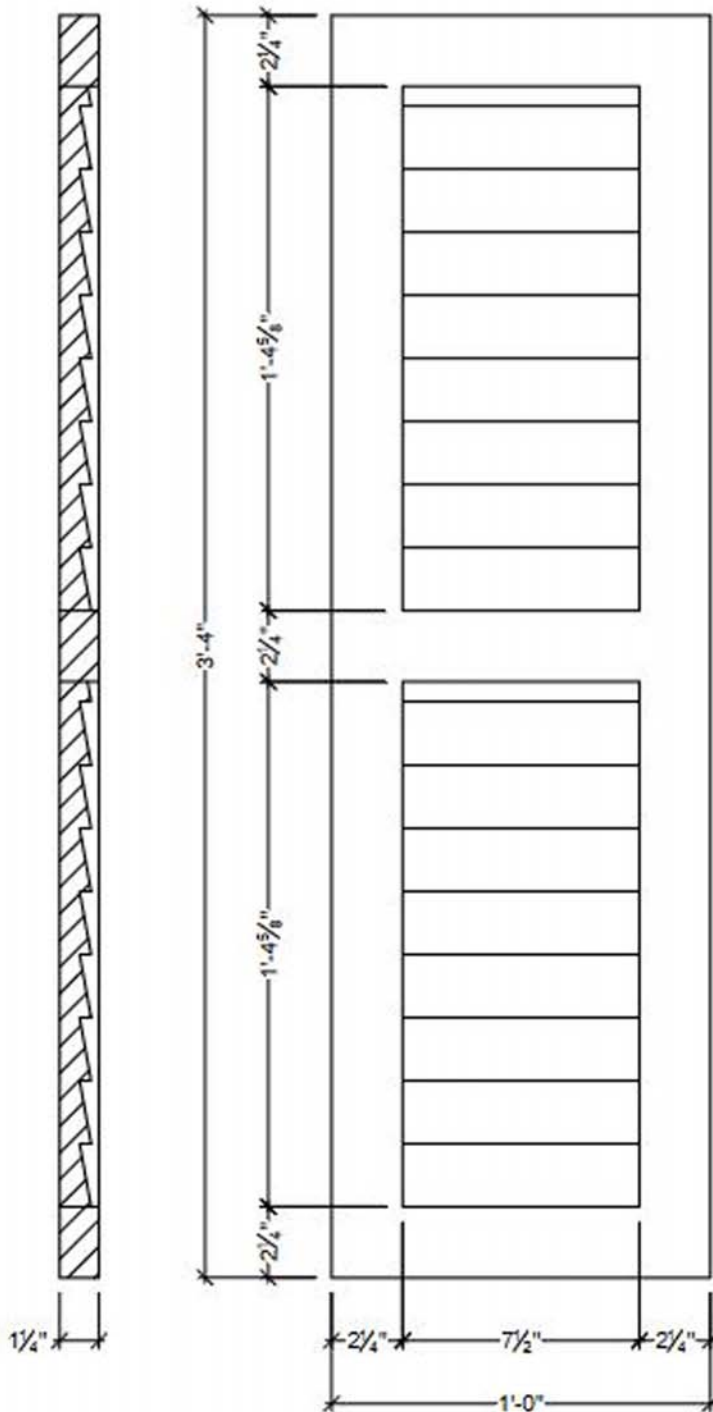

# Louvered Shutter Decorative IPSH802 Sold as a Pair

ArchPolymer™

Artificial wood  
White Primed  
Resists  
Rot, Insects, Water

Optional  
Factory Painting  
Available

\* assembly required, drawing not to scale, mounting hardware by others