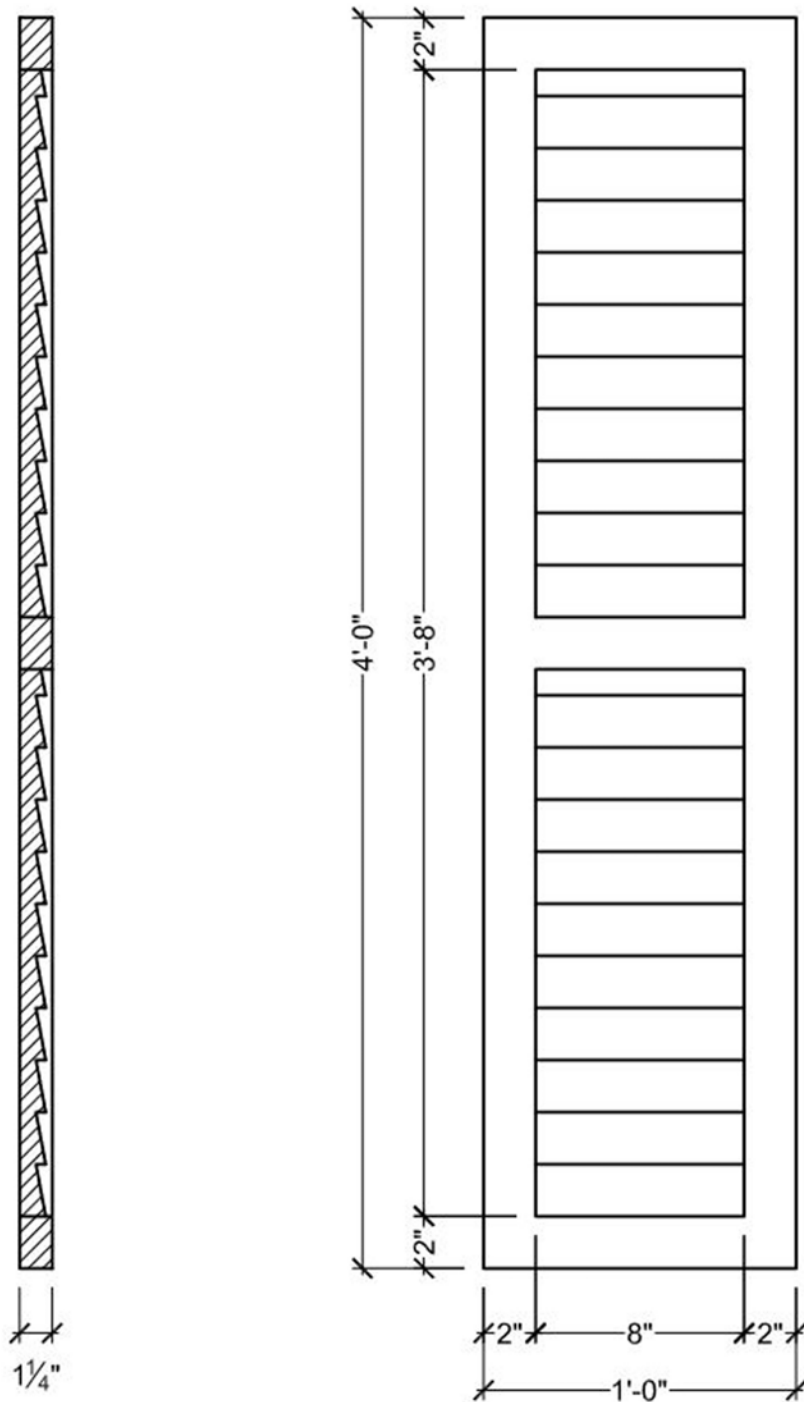

Louvered Shutter Decorative IPSH803 Sold as a Pair

ArchPolymer™

Artificial wood
White Primed
Resists
Rot, Insects, Water

Optional
Factory Painting
Available

* assembly required, drawing not to scale, mounting hardware by others