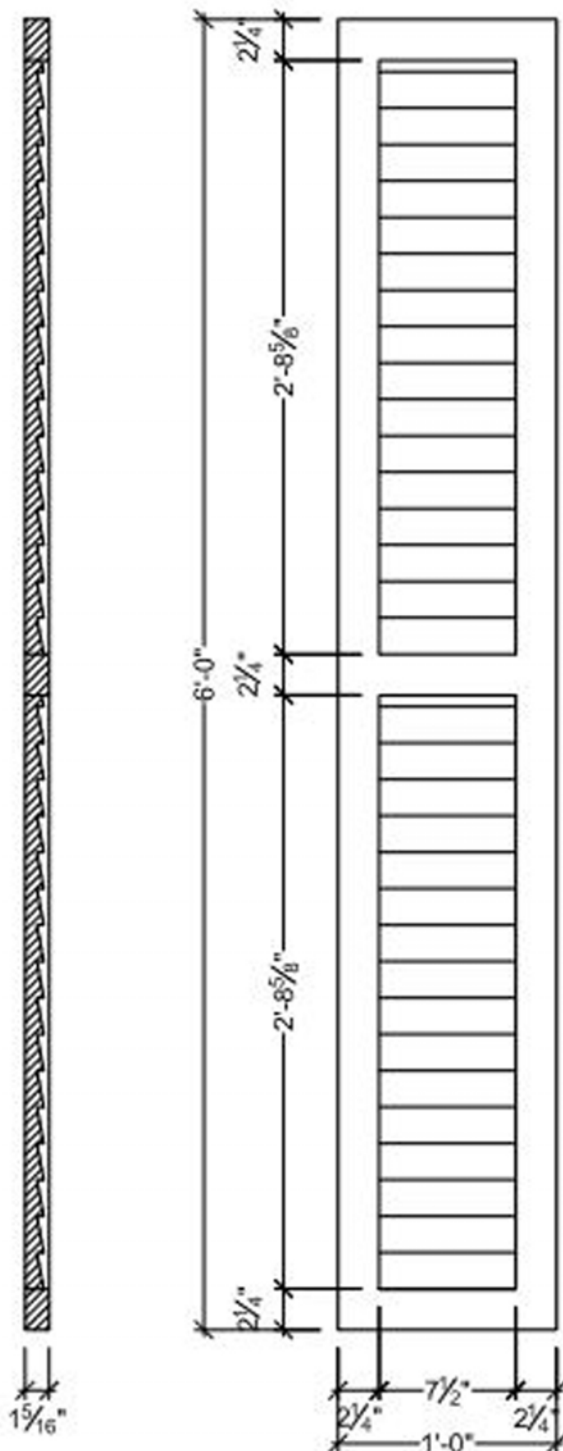

Louvered Shutter Decorative IPSH805 Sold as a Pair

ArchPolymer™

Artificial wood

White Primed

Resists

Rot, Insects, Water

Optional

Factory Painting

Available

* assembly required, drawing not to scale, mounting hardware by others

* All specifications subject to change without notice, Final products & Measurements may vary from this brochure

Imperial Productions®