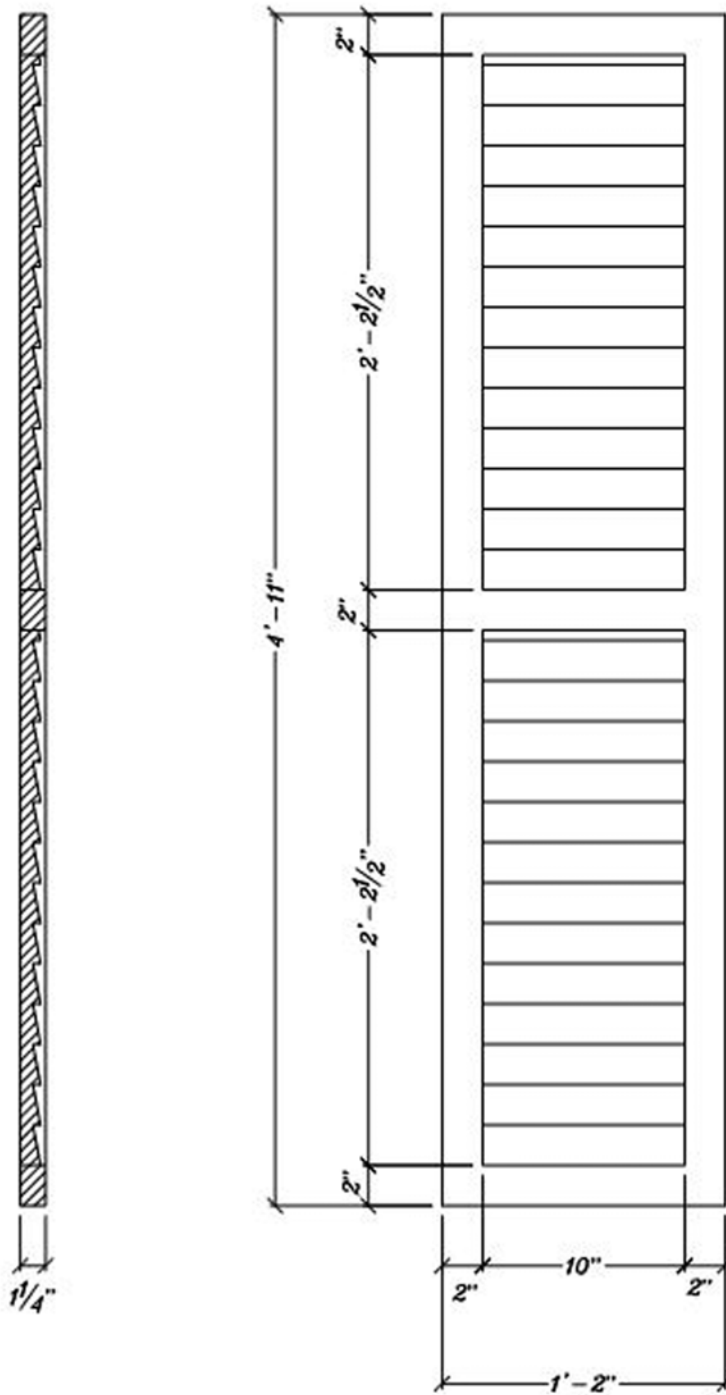

Louvered Shutter Decorative IPSH807 Sold as a Pair

ArchPolymer™

Artificial wood

White Primed

Resists

Rot, Insects, Water

Optional

Factory Painting

Available

* assembly required, drawing not to scale, mounting hardware by others

* All specifications subject to change without notice, Final products & Measurements may vary from this brochure

Imperial Productions®