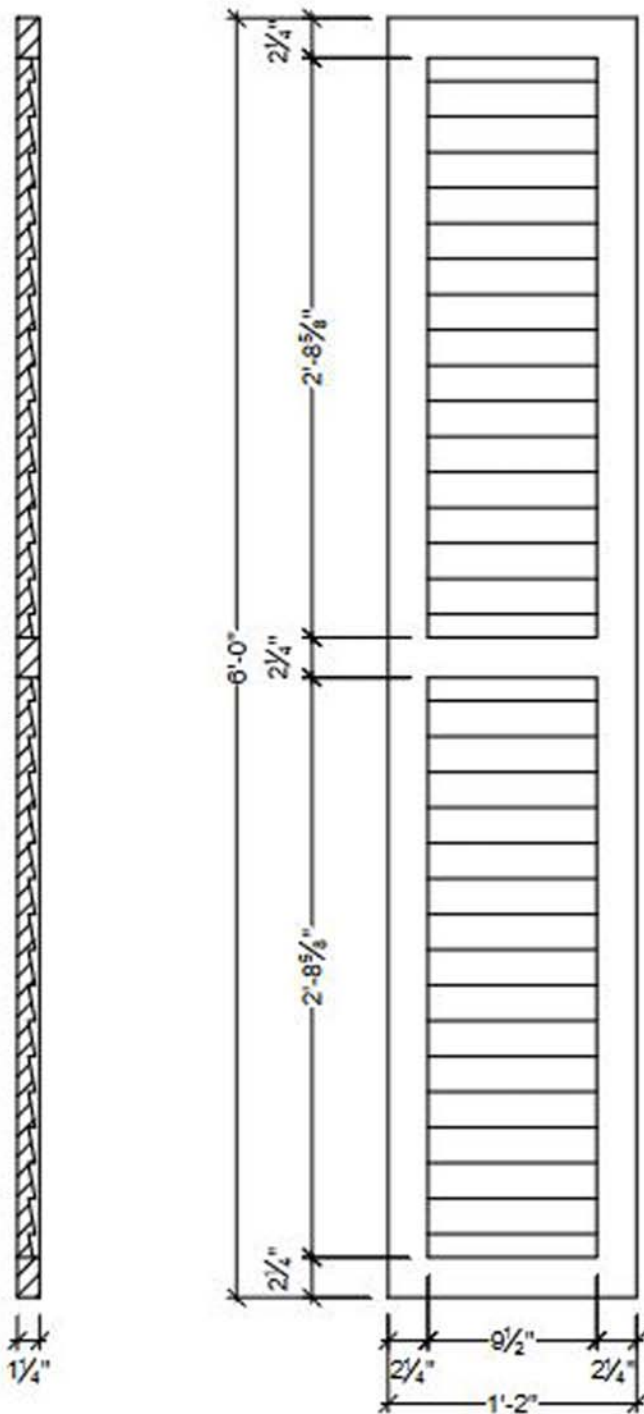

Louvered Shutter Decorative IPSH808 Sold as a Pair

ArchPolymer™

Artificial wood

White Primed

Resists

Rot, Insects, Water

Optional

Factory Painting

Available

* assembly required, drawing not to scale, mounting hardware by others

* All specifications subject to change without notice, Final products & Measurements may vary from this brochure

Imperial Productions®