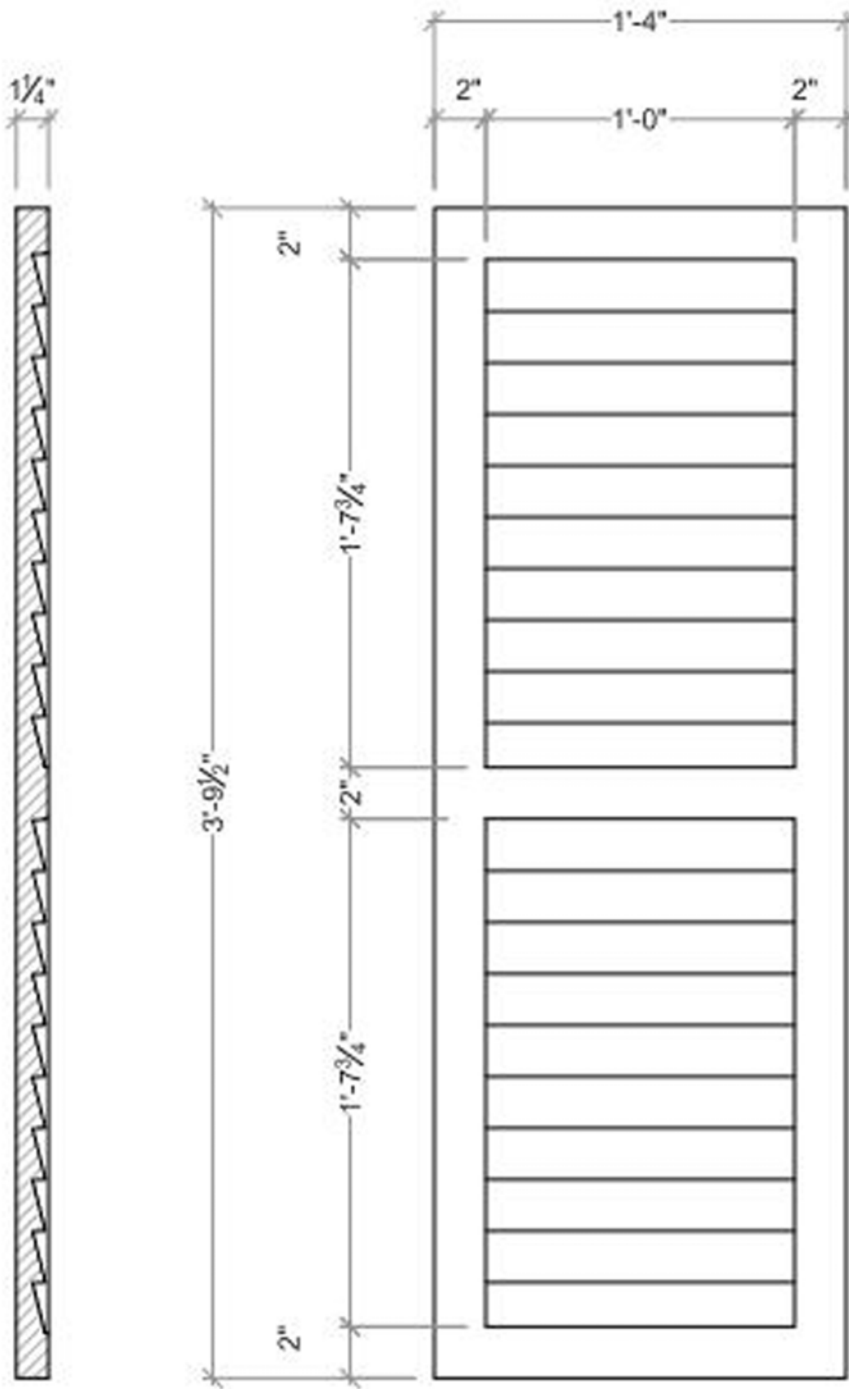

# Louvered Shutter Decorative IPSH810 Sold as a Pair

ArchPolymer™

Artificial wood

White Primed

Resists

Rot, Insects, Water

Optional

Factory Painting

Available

\* assembly required, drawing not to scale, mounting hardware by others

\* All specifications subject to change without notice, Final products & Measurements may vary from this brochure

Imperial Productions®