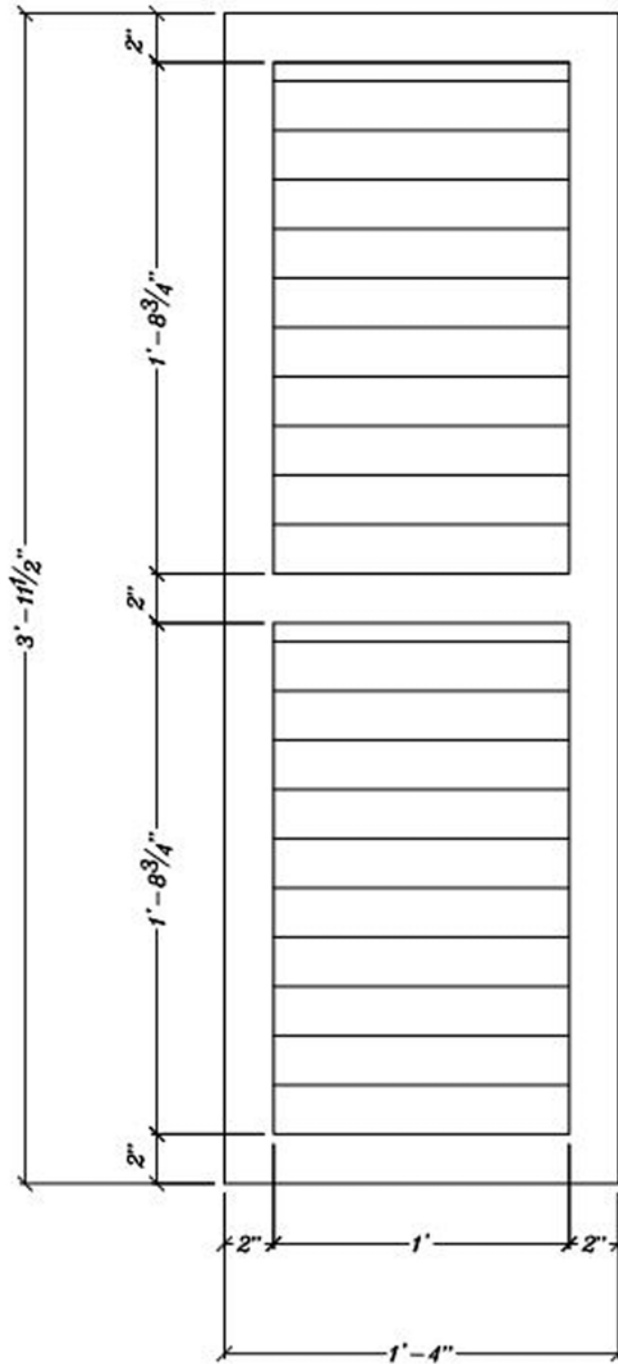

# Louvered Shutter Decorative IPSH811 Sold as a Pair

ArchPolymer™

Artificial wood  
White Primed  
Resists  
Rot, Insects, Water

Optional  
Factory Painting  
Available

\* assembly required, drawing not to scale, mounting hardware by others