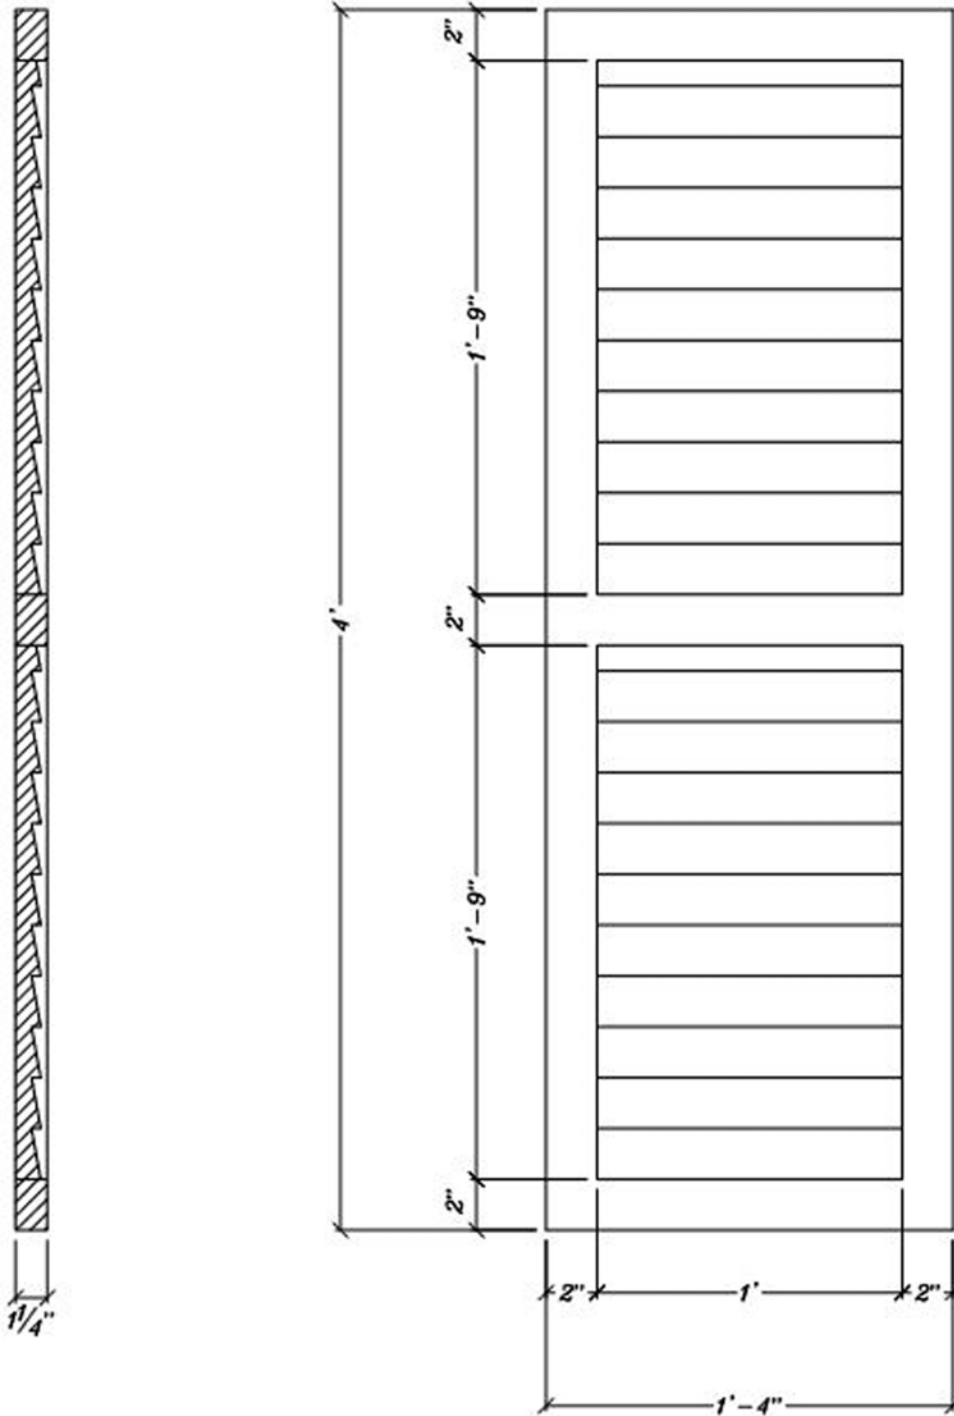

Louvered Shutter Decorative IPSH812 Sold as a Pair

ArchPolymer™

Artificial wood
White Primed
Resists
Rot, Insects, Water

Optional
Factory Painting
Available

* assembly required, drawing not to scale, mounting hardware by others