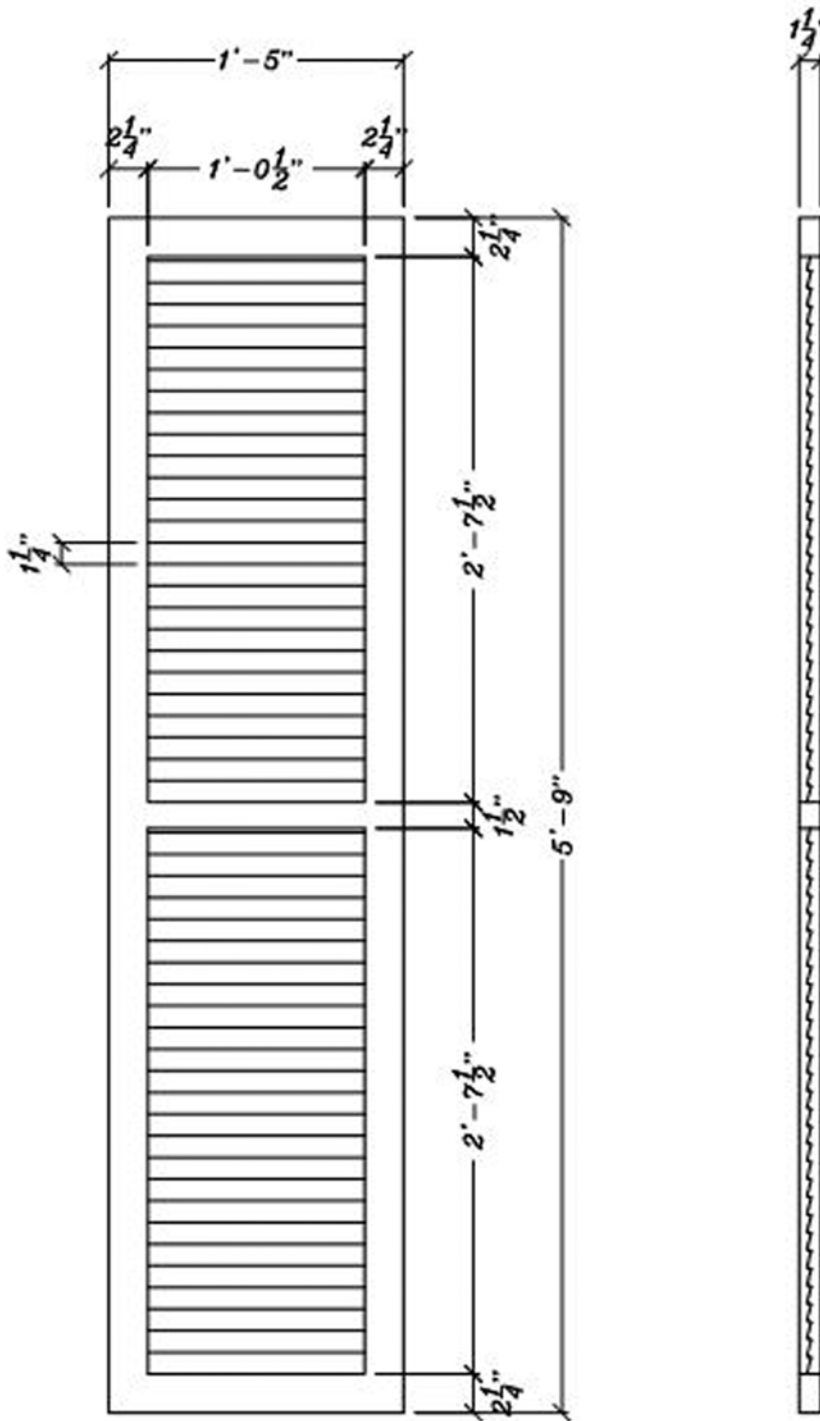

# Louvered Shutter Decorative IPSH816 Sold as a Pair

ArchPolymer™

Artificial wood

White Primed

Resists

Rot, Insects, Water

Optional

Factory Painting

Available

\* assembly required, drawing not to scale, mounting hardware by others

\* All specifications subject to change without notice, Final products & Measurements may vary from this brochure

Imperial Productions®