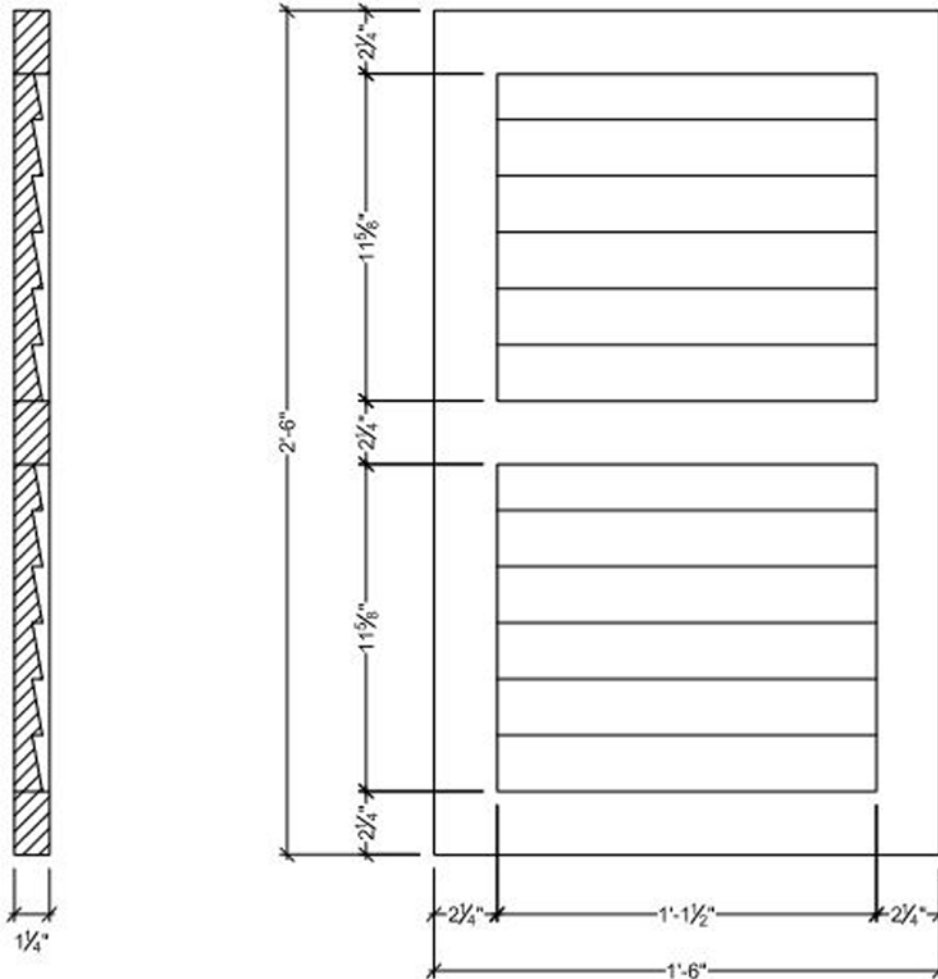

Louvered Shutter Decorative IPSH817 Sold as a Pair

ArchPolymer™

Artificial wood

White Primed

Resists

Rot, Insects, Water

Optional

Factory Painting

Available

* assembly required, drawing not to scale, mounting hardware by others

* All specifications subject to change without notice, Final products & Measurements may vary from this brochure

Imperial Productions®