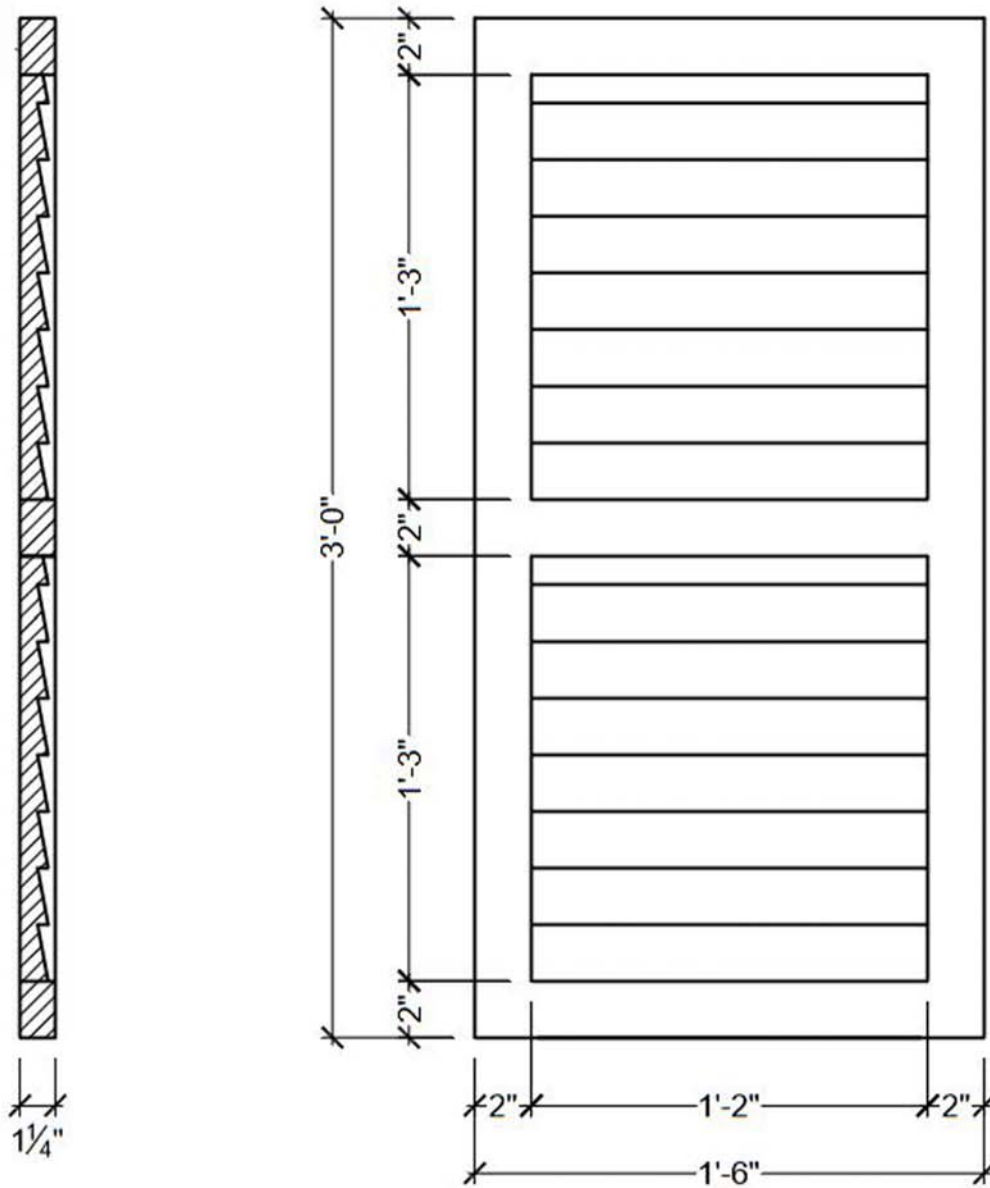

Louvered Shutter Decorative IPSH818 Sold as a Pair

ArchPolymer™

Artificial wood

White Primed

Resists

Rot, Insects, Water

Optional

Factory Painting

Available

* assembly required, drawing not to scale, mounting hardware by others

* All specifications subject to change without notice, Final products & Measurements may vary from this brochure

Imperial Productions®