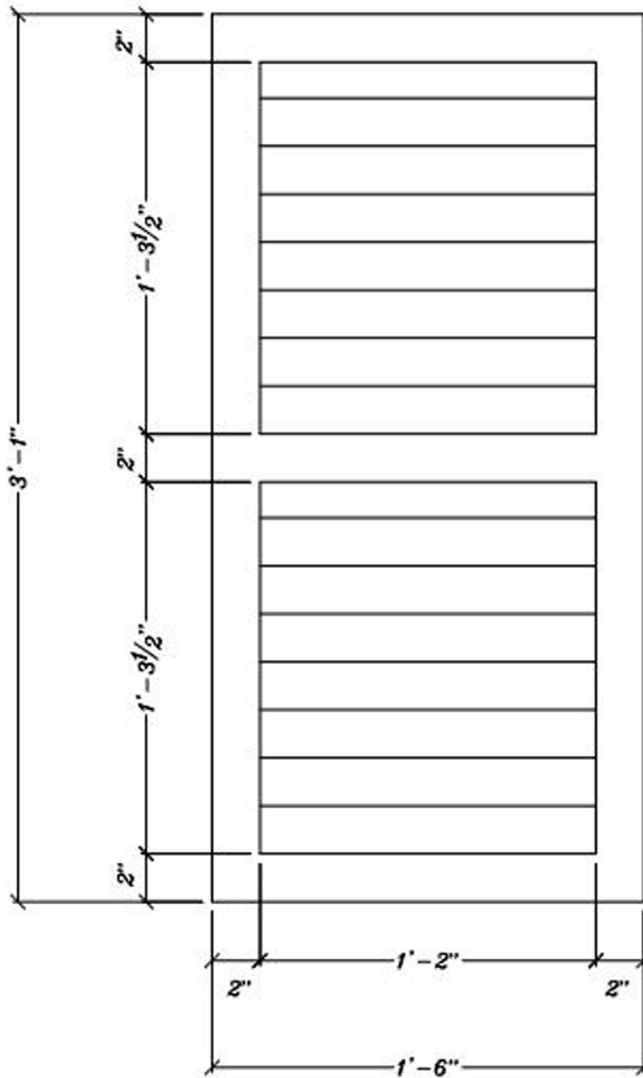

Louvered Shutter Decorative IPSH819 Sold as a Pair

ArchPolymer™

Artificial wood
White Primed
Resists
Rot, Insects, Water

Optional
Factory Painting
Available

* assembly required, drawing not to scale, mounting hardware by others