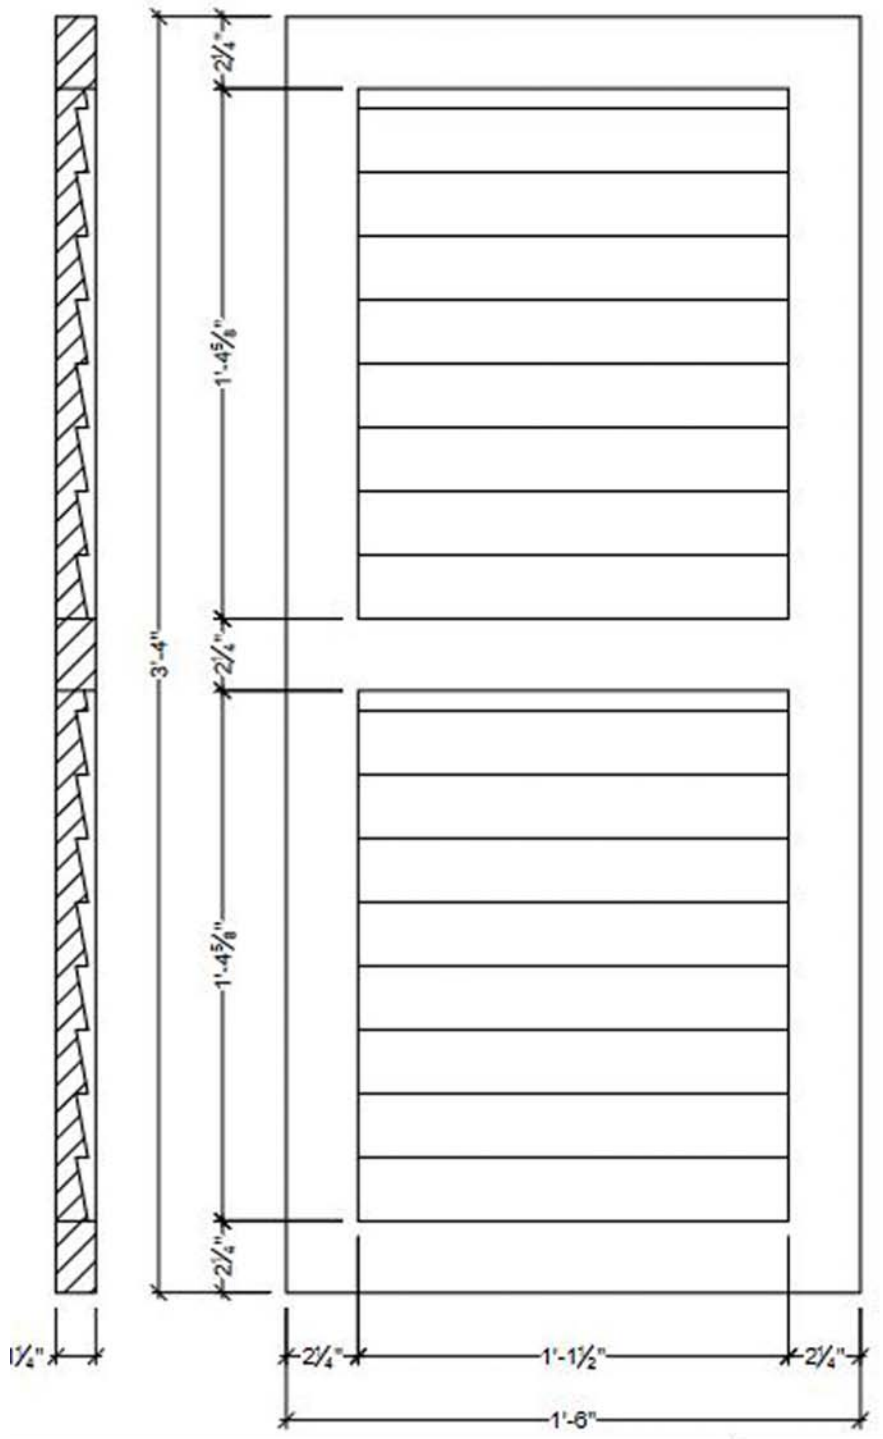

# Louvered Shutter Decorative IPSH820 Sold as a Pair

ArchPolymer™

Artificial wood

White Primed

Resists

Rot, Insects, Water

Optional

Factory Painting

Available

\* assembly required, drawing not to scale, mounting hardware by others

\* All specifications subject to change without notice, Final products & Measurements may vary from this brochure

Imperial Productions®